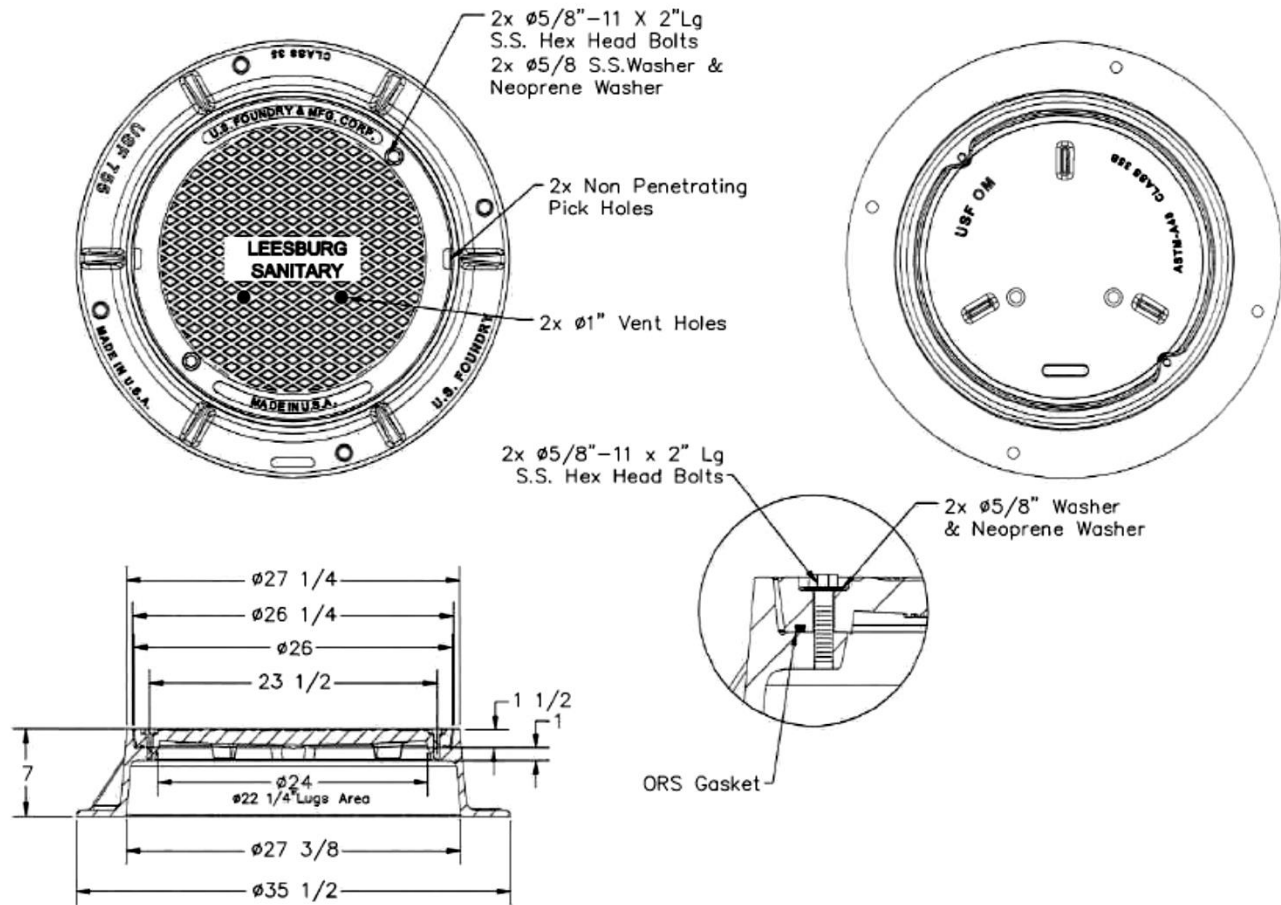

CAPITOL FOUNDRY OF VA, INC.

2856 CRUSADER CIRCLE
VIRGINIA BEACH, VA 23453

PHONE: (757) 427-9431

FAX: (757) 427-9308

www.capitolfoundry.net

TOWN OF LEESBURG STANDARD STREET FRAME & COVER

MATERIAL SPEC: ASTM A-48 CLASS 35B

ITEM #MH-1631*VP