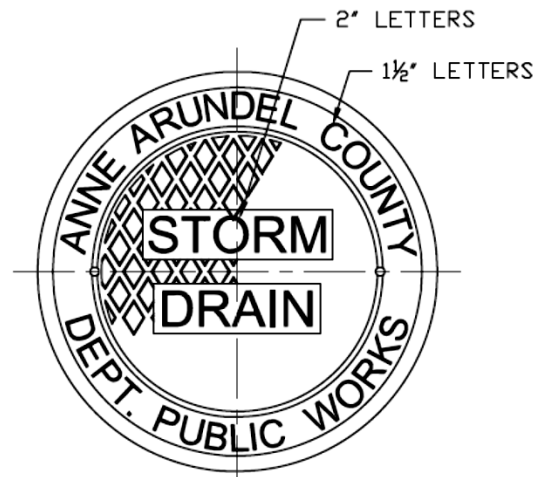

PLAN (Cover)