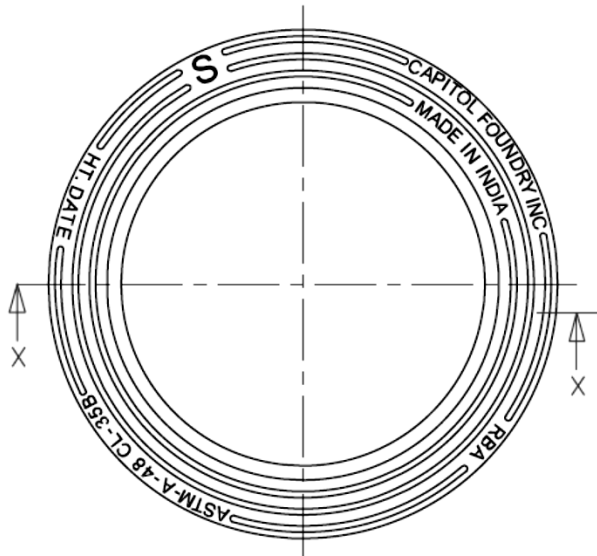

CAPITOL FOUNDRY OF VA, INC.

2856 CRUSADER CIRCLE
VIRGINIA BEACH, VA 23453

PHONE: (757) 427-9431

FAX: (757) 427-9308

www.capitolfoundry.net

PLAN (Frame)