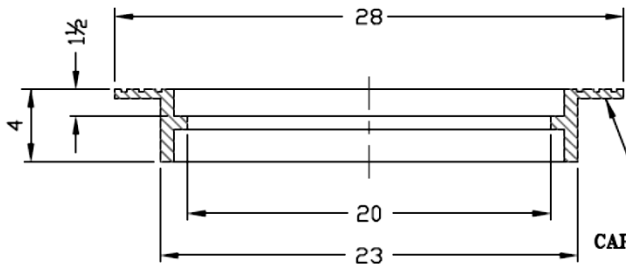

PLAN (Frame)

SECTION-X-X