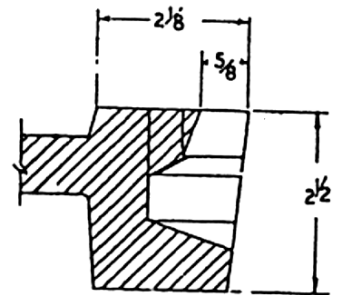

SECTION X X

ARLINGTON COUNTY 'STORM' MANHOLE FRAME & COVER

MATERIAL SPEC: ASTM A-48 CLASS 35B

ITEM #MH-1560*ST