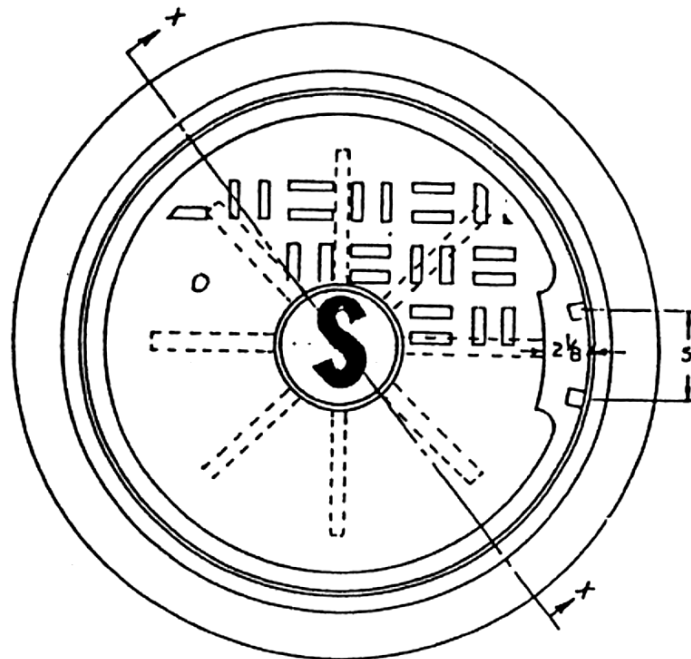

# CAPITOL FOUNDRY OF VA, INC.

2856 CRUSADER CIRCLE  
VIRGINIA BEACH, VA 23453

PHONE: (757) 427-9431

FAX: (757) 427-9308

www.capitolfoundry.net

AVAILABLE IN 4"  
TALL FRAME

PLAN

SECTION X X

ARLINGTON COUNTY 'STORM' MANHOLE FRAME & COVER

MATERIAL SPEC: ASTM A-48 CLASS 35B

ITEM #MH-1560\*ST