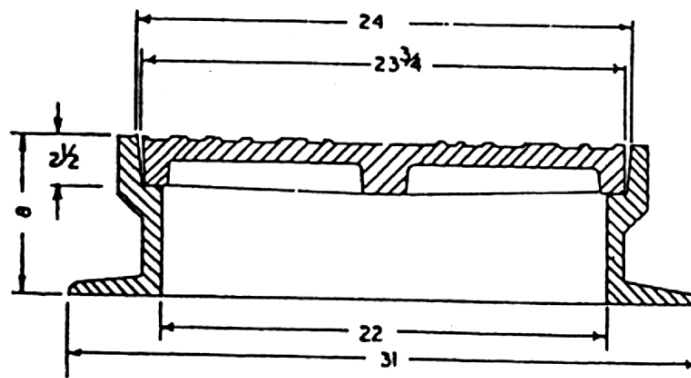

SECTION X X

ARLINGTON COUNTY 'STORM' MANHOLE FRAME & COVER

MATERIAL SPEC: ASTM A-48 CLASS 35B

ITEM #MH-1560*ST