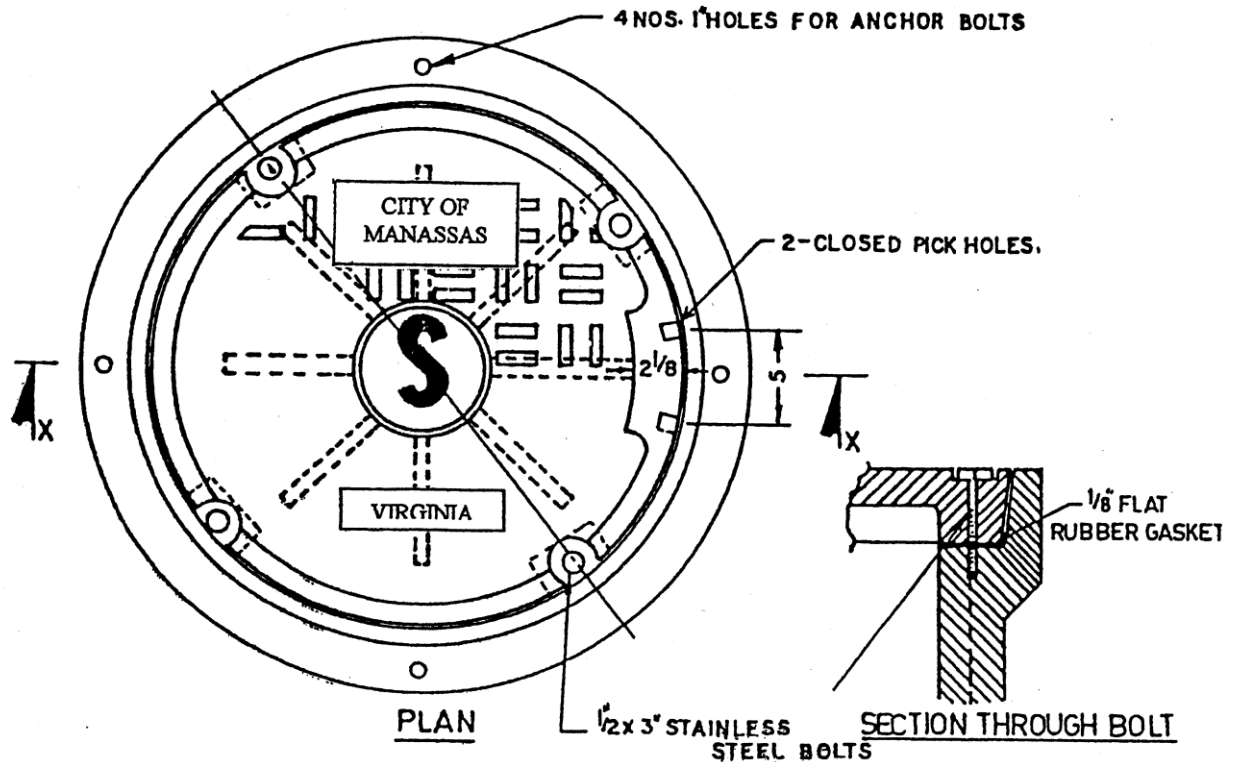

CAPITOL FOUNDRY OF VA, INC.

2856 CRUSADER CIRCLE
VIRGINIA BEACH, VA 23453

PHONE: (757) 427-9431

FAX: (757) 427-9308

www.capitolfoundry.net

CITY OF MANASSAS WATERTIGHT MANHOLE FRAME & COVER

MATERIAL SPEC: ASTM A-48 CLASS 35B

ITEM #MH-1560*M/WT