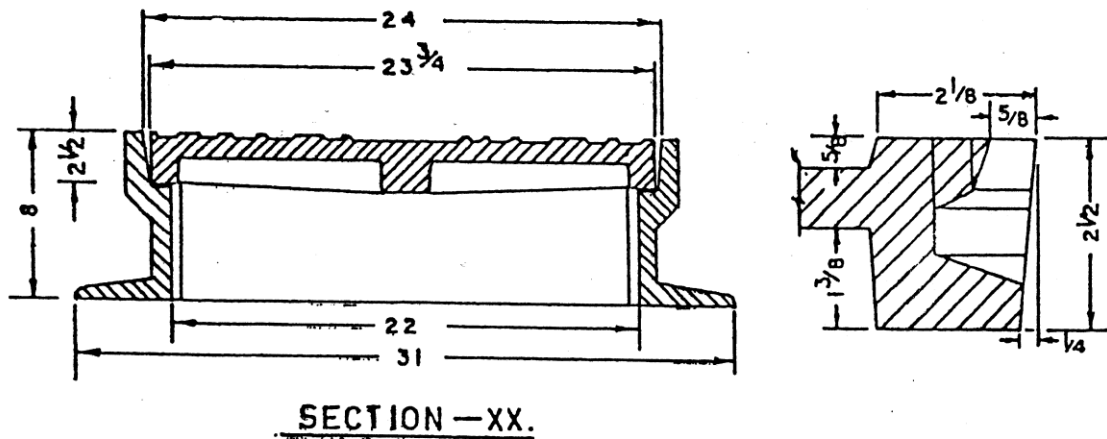

CAPITOL FOUNDRY OF VA, INC.

2856 CRUSADER CIRCLE
VIRGINIA BEACH, VA 23453

PHONE: (757) 427-9431

FAX: (757) 427-9308

www.capitolfoundry.net

CITY OF MANASSAS WATERTIGHT MANHOLE FRAME & COVER

MATERIAL SPEC: ASTM A-48 CLASS 35B

ITEM #MH-1560*M/WT