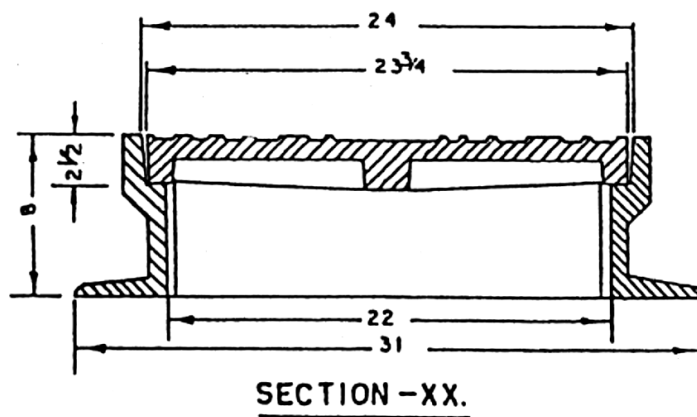

# CAPITOL FOUNDRY OF VA, INC.

2856 CRUSADER CIRCLE  
VIRGINIA BEACH, VA 23453

PHONE: (757) 427-9431

FAX: (757) 427-9308

www.capitolfoundry.net

CITY OF MANASSAS EASEMENT MANHOLE FRAME & COVER

MATERIAL SPEC: ASTM A-48 CLASS 35B