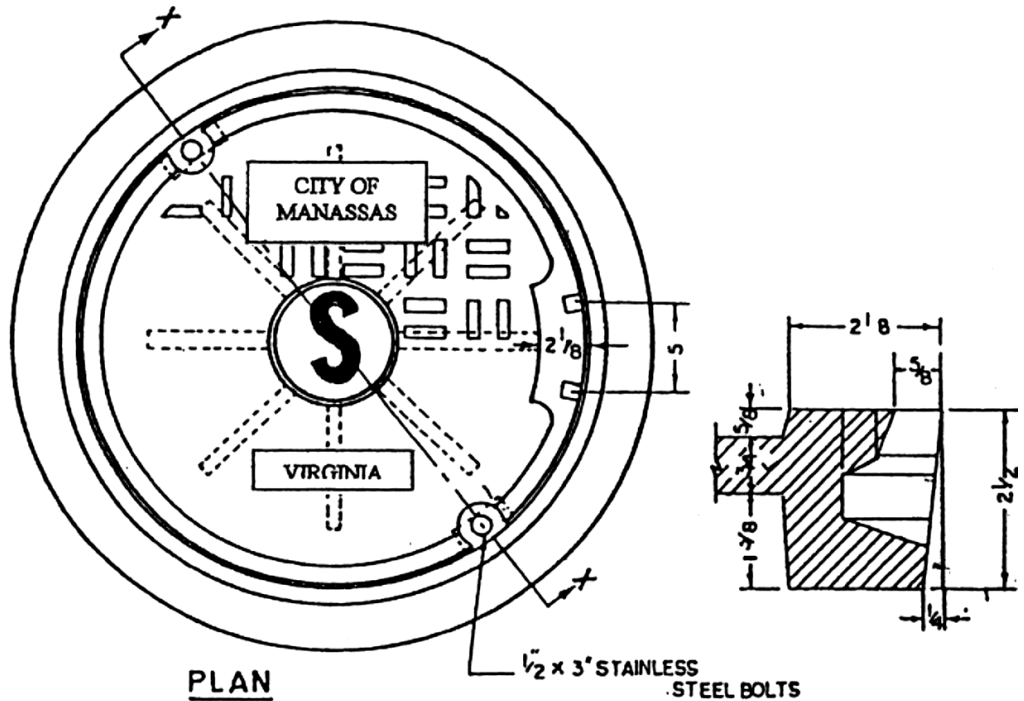

# CAPITOL FOUNDRY OF VA, INC.

2856 CRUSADER CIRCLE  
VIRGINIA BEACH, VA 23453

PHONE: (757) 427-9431

FAX: (757) 427-9308

www.capitolfoundry.net

CITY OF MANASSAS EASEMENT MANHOLE FRAME & COVER

MATERIAL SPEC: ASTM A-48 CLASS 35B