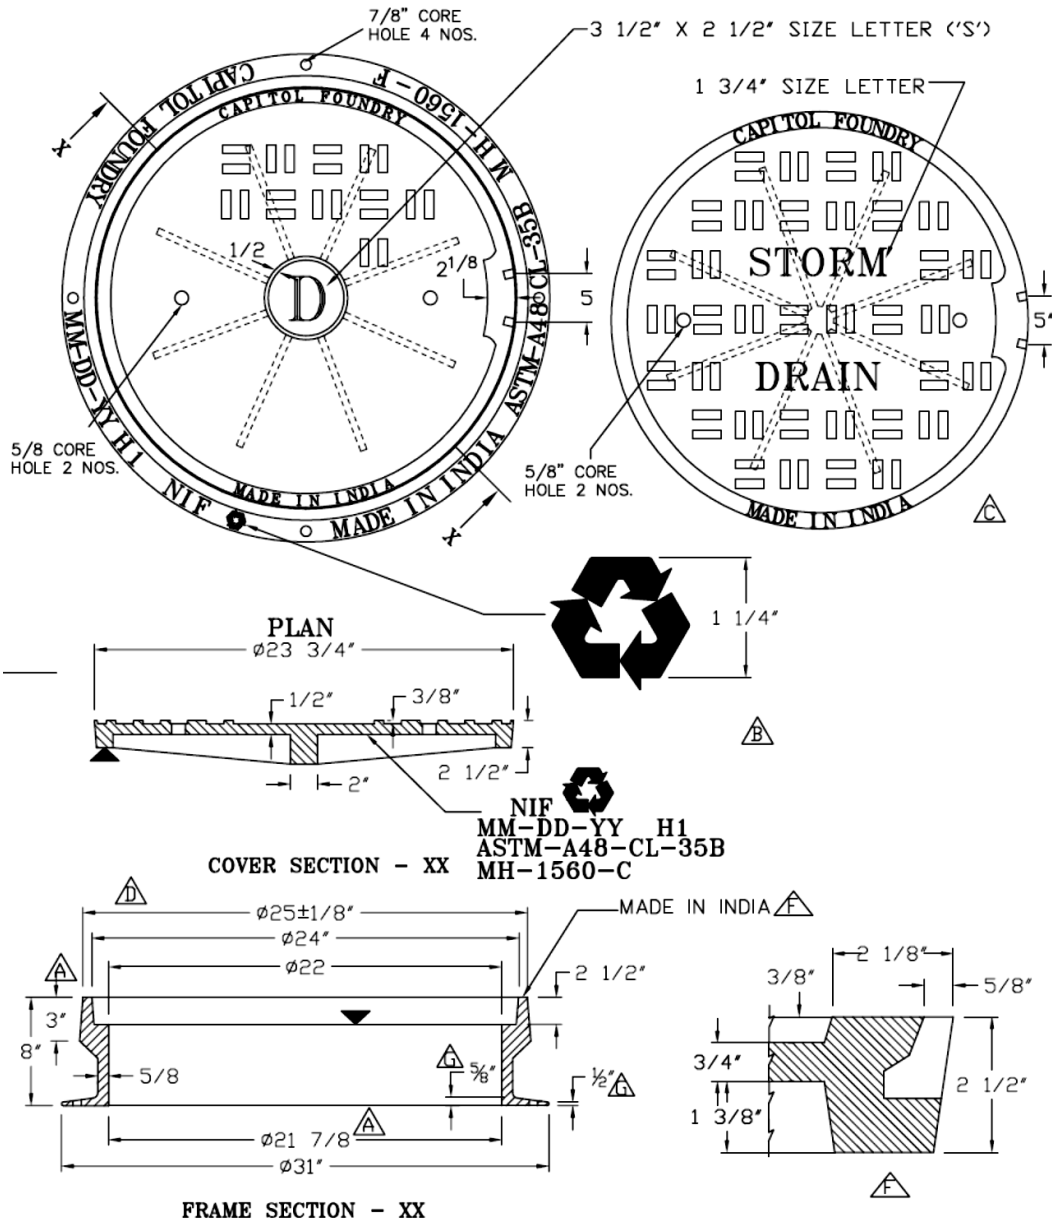

# CAPITOL FOUNDRY OF VA, INC.

2856 CRUSADER CIRCLE  
VIRGINIA BEACH, VA 23453

PHONE: (757) 427-9431

FAX: (757) 427-9308

www.capitolfoundry.net

AVAILABLE IN 4"  
TALL FRAME

MONTGOMERY COUNTY, MD: LETTERED 'D'  
PRINCE GEORGE COUNTY, MD: LETTERED 'STORM DRAIN'

MONTGOMERY / PRINCE GEORGE COUNTY 'STORM DRAIN' FRAME & COVER

MATERIAL SPEC: ASTM A-48 CLASS 35B

ITEM #MH-1560\*D / MH-1560\*SD