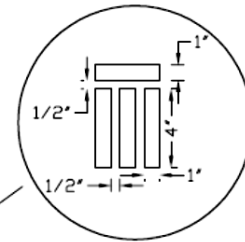

TOP OF COVER A1