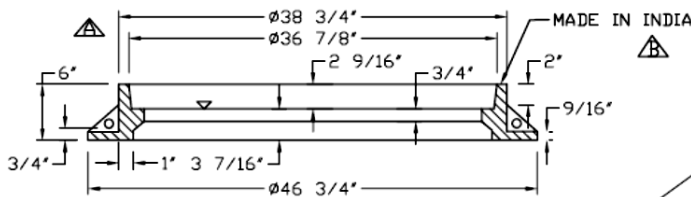

FRAME SECTION-AA