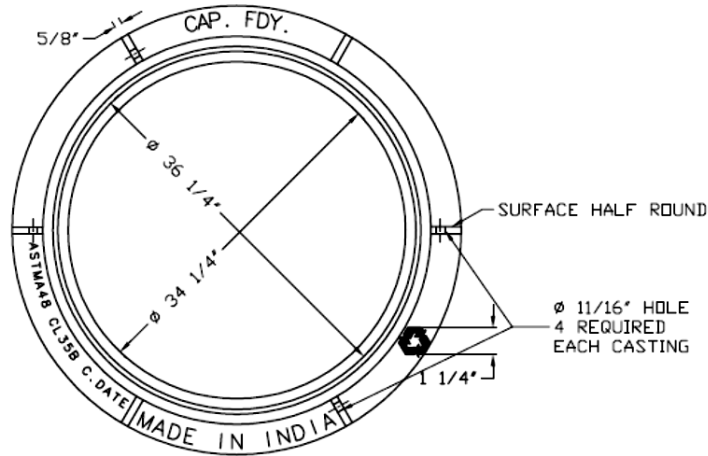

CAPITOL FOUNDRY OF VA, INC.

2856 CRUSADER CIRCLE
VIRGINIA BEACH, VA 23453

PHONE: (757) 427-9431

FAX: (757) 427-9308

www.capitolfoundry.net

PLAN OF CASTING A2