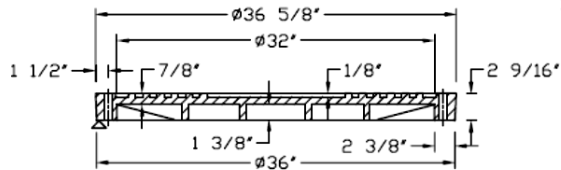

BOTTOM OF COVER A1

COVER SECTION-AA

NOTE:- "DTT CODUIT" MARKING ALSO AVAILABLE

## BALTIMORE DPW CONDUIT MANHOLE FRAME & COVER

MATERIAL SPEC: ASTM A-48 CLASS 35B

ITEM #MH-1538\*