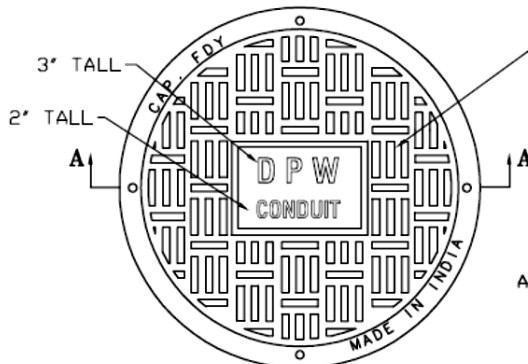

TOP OF COVER A1