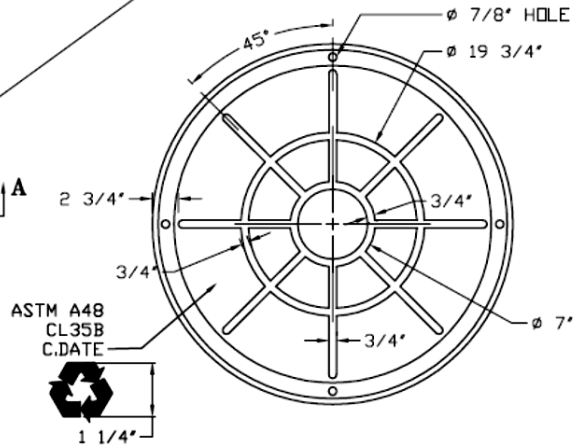

BOTTOM OF COVER A1

COVER SECTION-AA

NOTE:- "DTT CODUIT" MARKING ALSO AVAILABLE

## BALTIMORE DPW CONDUIT MANHOLE FRAME & COVER

MATERIAL SPEC: ASTM A-48 CLASS 35B

ITEM #MH-1538\*