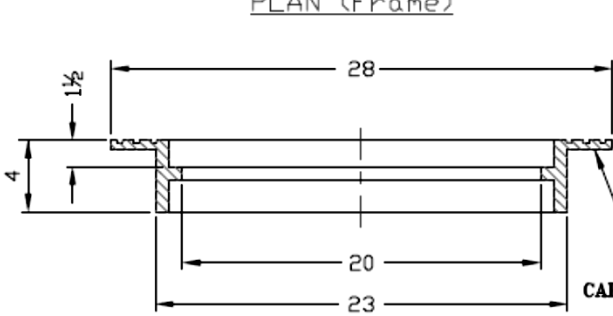

PLAN (Frame)

SECTION-X-X