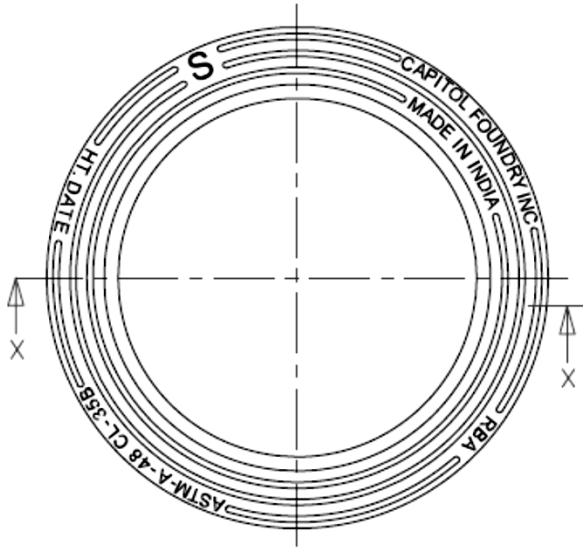

CAPITOL FOUNDRY OF VA, INC.

2856 CRUSADER CIRCLE
VIRGINIA BEACH, VA 23453

PHONE: (757) 427-9431

FAX: (757) 427-9308

www.capitolfoundry.net

PLAN (Frame)