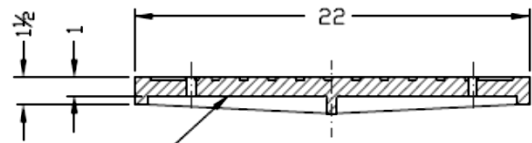

PLAN (Cover)

CAPITOL FOUNDRY INC/
MADE IN INDIA/ RBA/
ASTM-A-48 CL-35B/
LOGO/ S/ HT.DATE

CAPITOL FOUNDRY INC/

HOWARD COUNTY 22" CURB INLET FRAME & COVER

MATERIAL SPEC: ASTM A-48 CLASS 35B

ITEM # MH-1460*HC