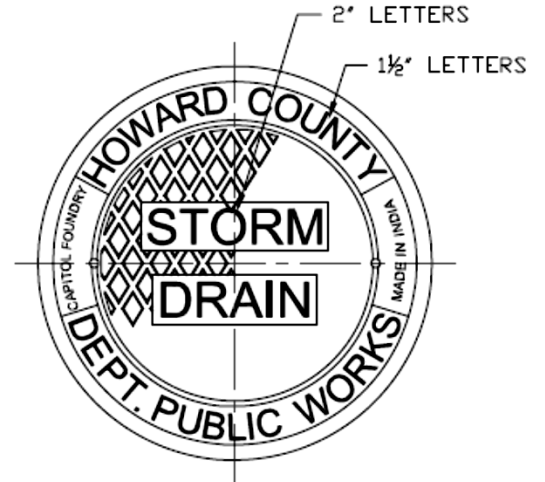

PLAN (Cover)