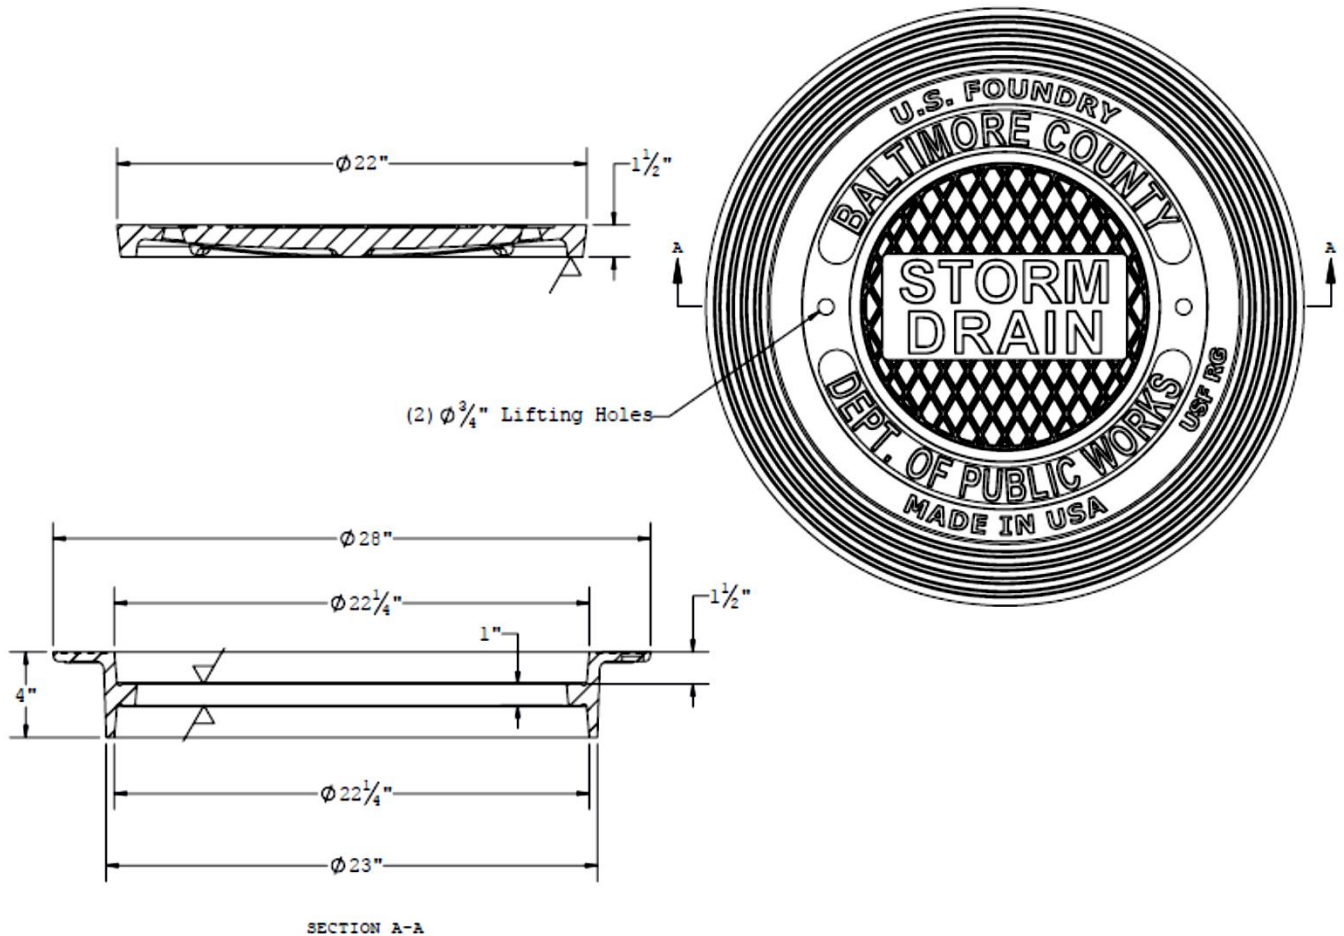

CAPITOL FOUNDRY OF VA, INC.

2856 CRUSADER CIRCLE
VIRGINIA BEACH, VA 23453

PHONE: (757) 427-9431

FAX: (757) 427-9308

www.capitolfoundry.net

MADE IN USA

BALTIMORE COUNTY CURB INLET FRAME & COVER

MATERIAL SPEC: ASTM A-48 CLASS 35B

ITEM #MH-1460*BC-DOM