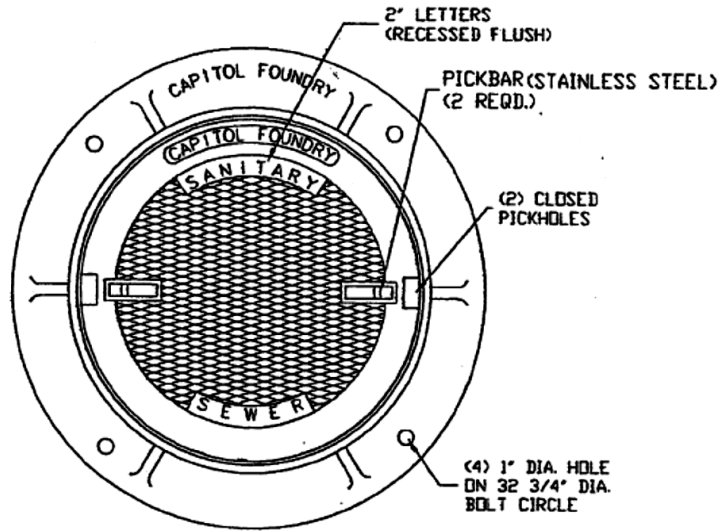

CAPITOL FOUNDRY OF VA, INC.

2856 CRUSADER CIRCLE
VIRGINIA BEACH, VA 23453

PHONE: (757) 427-9431

FAX: (757) 427-9308

www.capitolfoundry.net

AVAILABLE IN
4" TALL FRAME

COVER SECTION