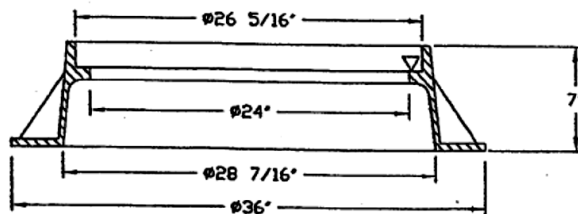

FRAME SECTION

AVAILABLE MADE IN
USA

ALBEMARLE COUNTY SERVICE AUTHORITY STREET MANHOLE FRAME & COVER

MATERIAL SPEC: ASTM A-48 CLASS 35B

ITEM #MH-1383*