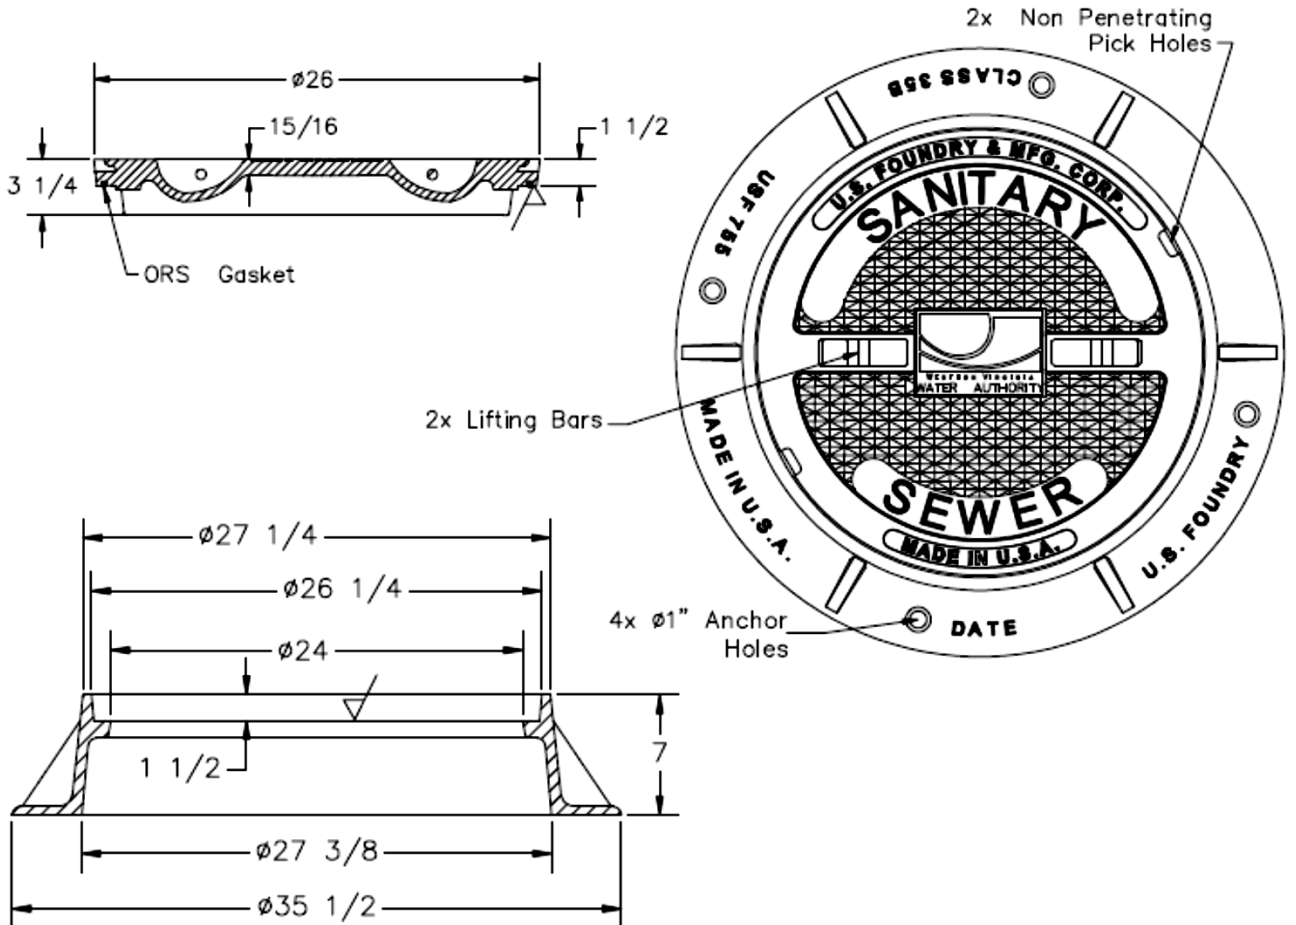

CAPITOL FOUNDRY OF VA, INC.

2856 CRUSADER CIRCLE
VIRGINIA BEACH, VA 23453

PHONE: (757) 427-9431

FAX: (757) 427-9308

www.capitolfoundry.net

MADE IN USA

WESTERN VIRGINIA WATER AUTHORITY STANDARD FRAME & COVER

MATERIAL SPEC: ASTM A-48 CLASS 35B

ITEM #MH-1353*DOM