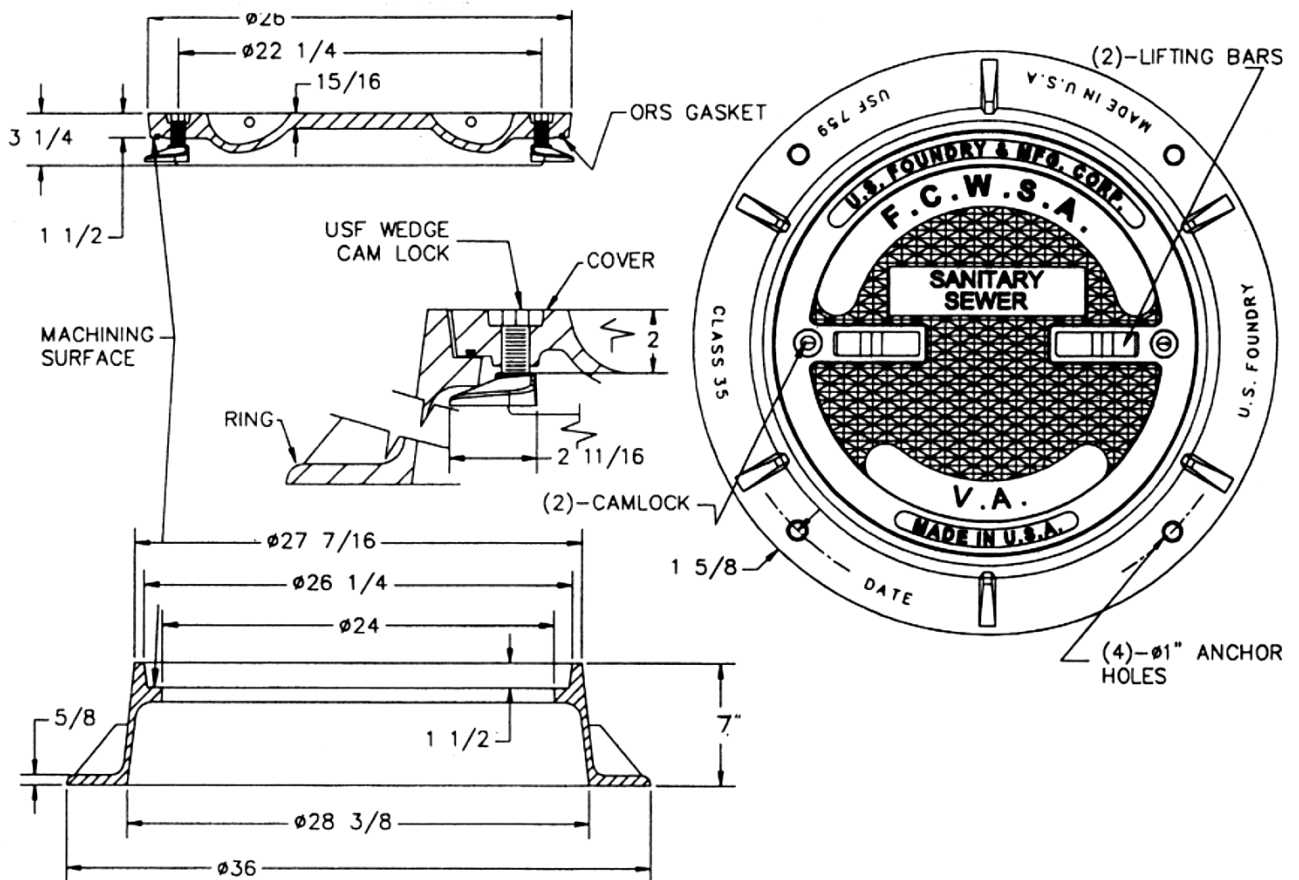

CAPITOL FOUNDRY OF VA, INC.

2856 CRUSADER CIRCLE
VIRGINIA BEACH, VA 23453

PHONE: (757) 427-9431

FAX: (757) 427-9308

www.capitolfoundry.net

MADE IN USA

FAUQUIER COUNTY WATERTIGHT CAM LOCK MANHOLE FRAME & COVER

MATERIAL SPEC: ASTM A-48 CLASS 35B

ITEM #MH-1314*FC-CL-WT