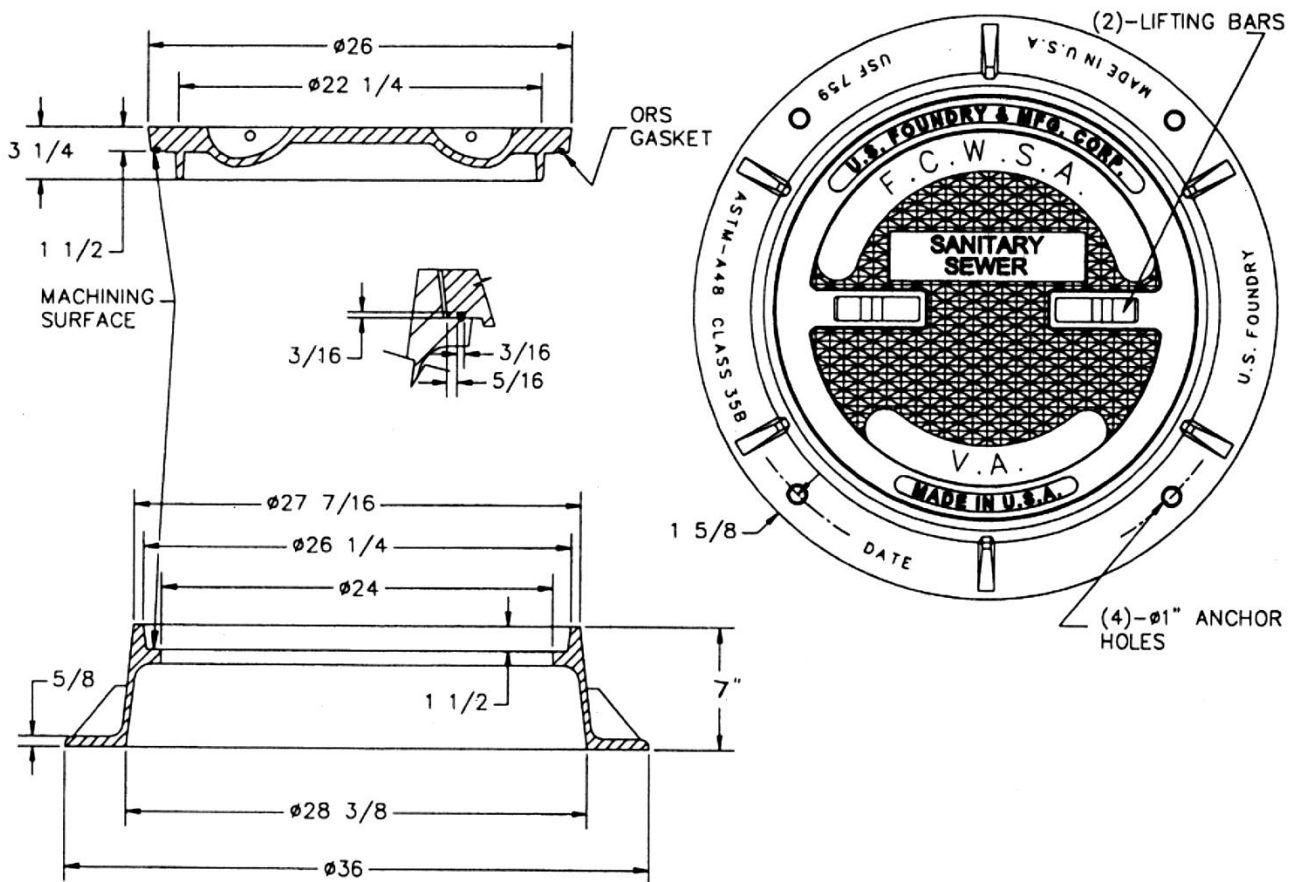

# CAPITOL FOUNDRY OF VA, INC.

2856 CRUSADER CIRCLE  
VIRGINIA BEACH, VA 23453

PHONE: (757) 427-9431

FAX: (757) 427-9308

www.capitolfoundry.net

MADE IN USA

FAUQUIER COUNTY STANDARD 24" MANHOLE FRAME & COVER

MATERIAL SPEC: ASTM A-48 CLASS 35B

ITEM #MH-1314\*FC