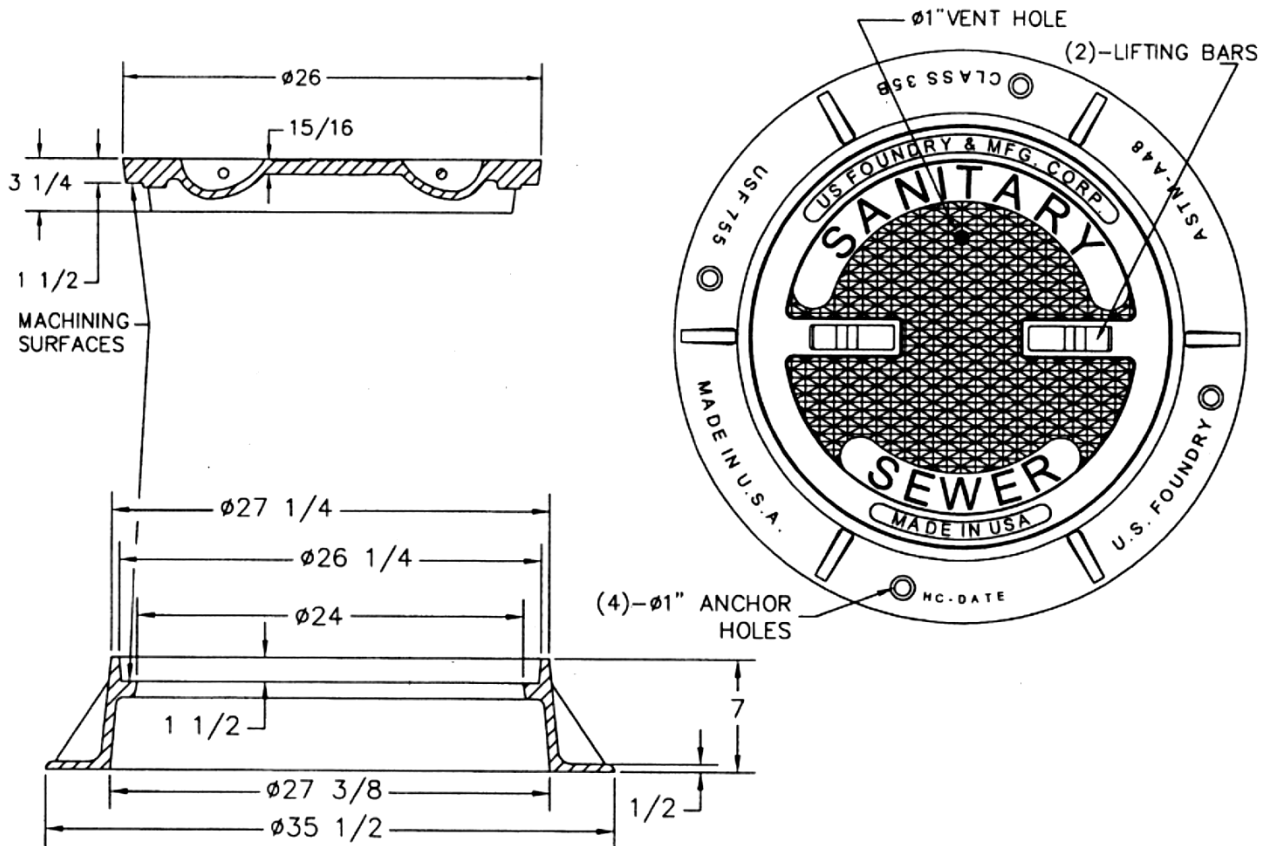

CAPITOL FOUNDRY OF VA, INC.

2856 CRUSADER CIRCLE
VIRGINIA BEACH, VA 23453

PHONE: (757) 427-9431

FAX: (757) 427-9308

www.capitolfoundry.net

ALSO AVAILABLE IN
4" TALL FRAME

MADE IN USA

AUGUSTA COUNTY 24" MANHOLE FRAME & COVER

MATERIAL SPEC: ASTM A-48 CLASS 35B

ITEM #MH-1313*DOM