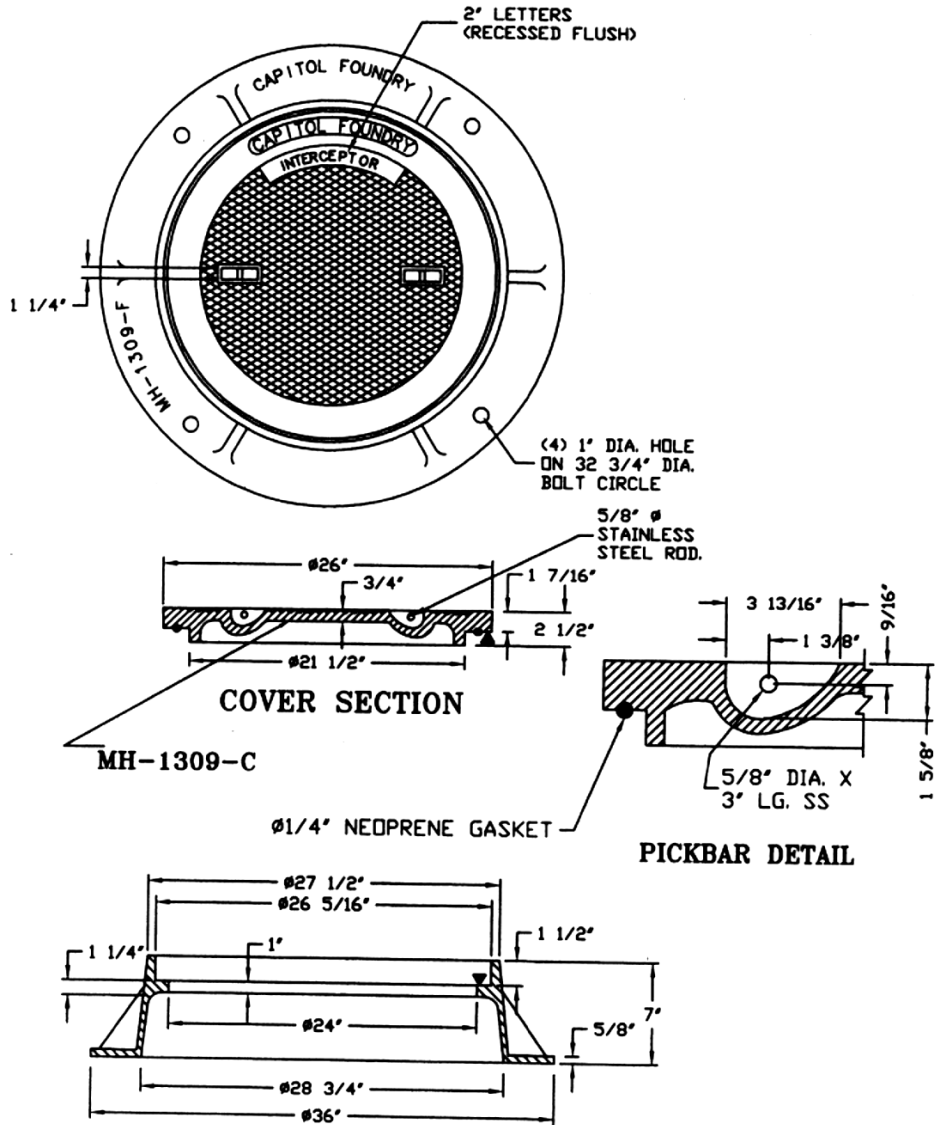

SELF SEALING WATERTIGHT MANHOLE FRAME & COVER (FOR GREASE TANKS)

MATERIAL SPEC: ASTM A-48 CLASS 35B

ITEM #MH-1309*I-WT