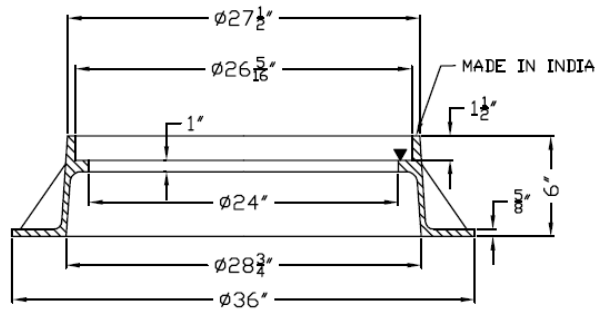

Frame Section View

6\" TALL MANHOLE FRAME & INTERCEPTOR LID

MATERIAL SPEC: ASTM A-48 CLASS 35B

ITEM #MH-1309*