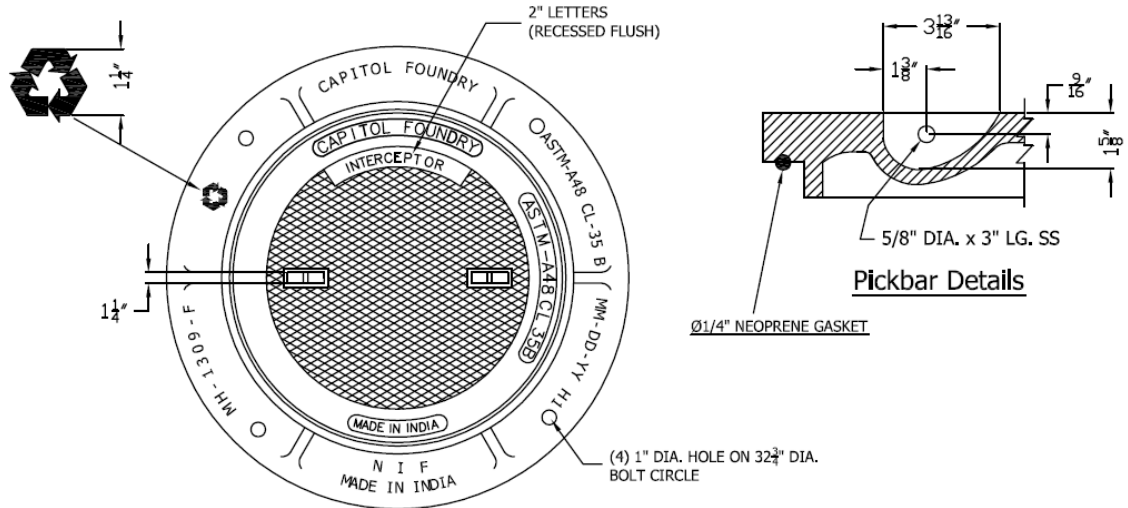

CAPITOL FOUNDRY OF VA, INC.

2856 CRUSADER CIRCLE
VIRGINIA BEACH, VA 23453

PHONE: (757) 427-9431

FAX: (757) 427-9308

www.capitolfoundry.net

Top view (Assembly)