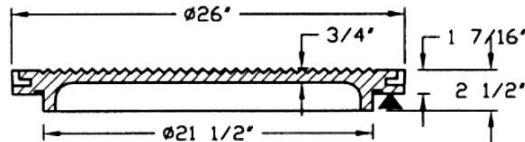

CAPITOL FOUNDRY OF VA, INC.

2856 CRUSADER CIRCLE
VIRGINIA BEACH, VA 23453

PHONE: (757) 427-9431

FAX: (757) 427-9308

www.capitolfoundry.net

COVER SECTION

STANDARD 24" MANHOLE FRAME & COVER W/ GASKET

MATERIAL SPEC: ASTM A-48 CLASS 35B