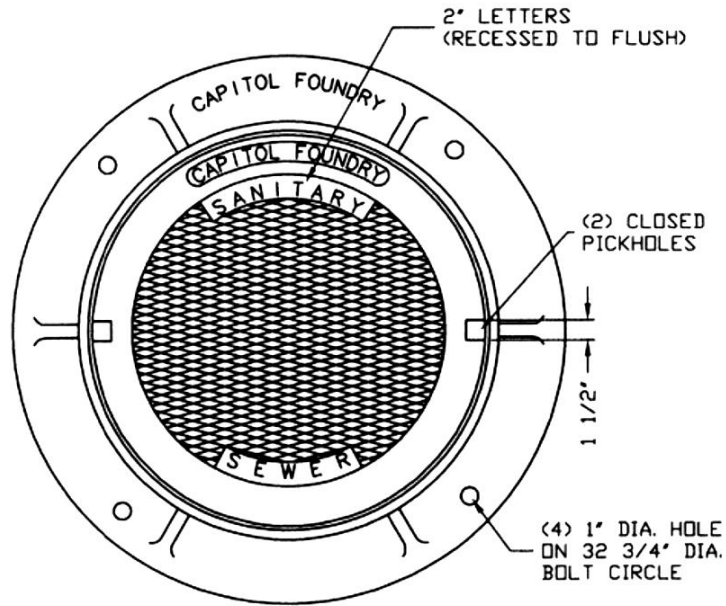

CAPITOL FOUNDRY OF VA, INC.

2856 CRUSADER CIRCLE
VIRGINIA BEACH, VA 23453

PHONE: (757) 427-9431

FAX: (757) 427-9308

www.capitolfoundry.net

COVER SECTION

STANDARD 24" MANHOLE FRAME & COVER W/ GASKET

MATERIAL SPEC: ASTM A-48 CLASS 35B

ITEM #MH-1300*