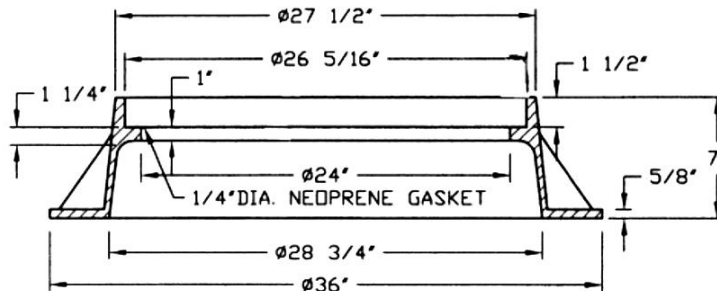

CAPITOL FOUNDRY OF VA, INC.

2856 CRUSADER CIRCLE
VIRGINIA BEACH, VA 23453

PHONE: (757) 427-9431

FAX: (757) 427-9308

www.capitolfoundry.net

COVER SECTION

STANDARD 24" MANHOLE FRAME & COVER W/ GASKET

MATERIAL SPEC: ASTM A-48 CLASS 35B