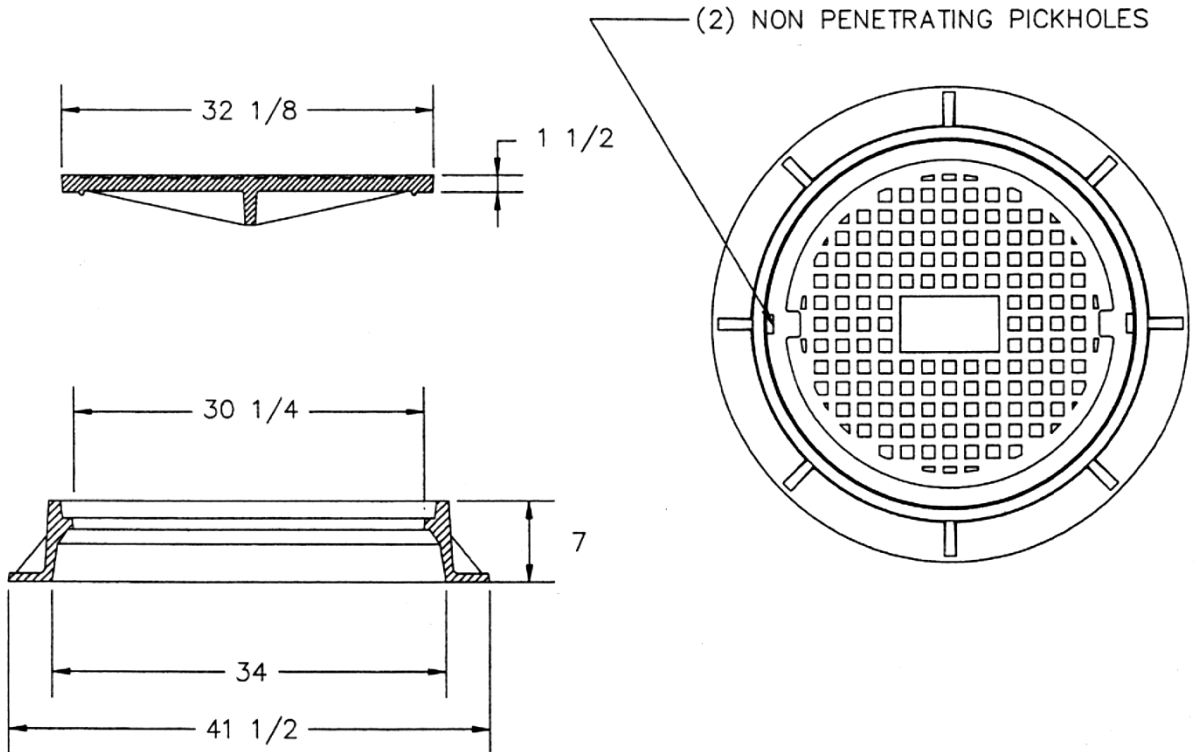

CAPITOL FOUNDRY OF VA, INC.

2856 CRUSADER CIRCLE
VIRGINIA BEACH, VA 23453

PHONE: (757) 427-9431

FAX: (757) 427-9308

www.capitolfoundry.net

AVAILABLE MARKED
'SEWER' OR 'STORM'

MADE IN USA

STANDARD 30" DOMESTIC MANHOLE FRAME & COVER

MATERIAL SPEC: ASTM A-48 CLASS 35B

ITEM #MH-1230*SS-DOM