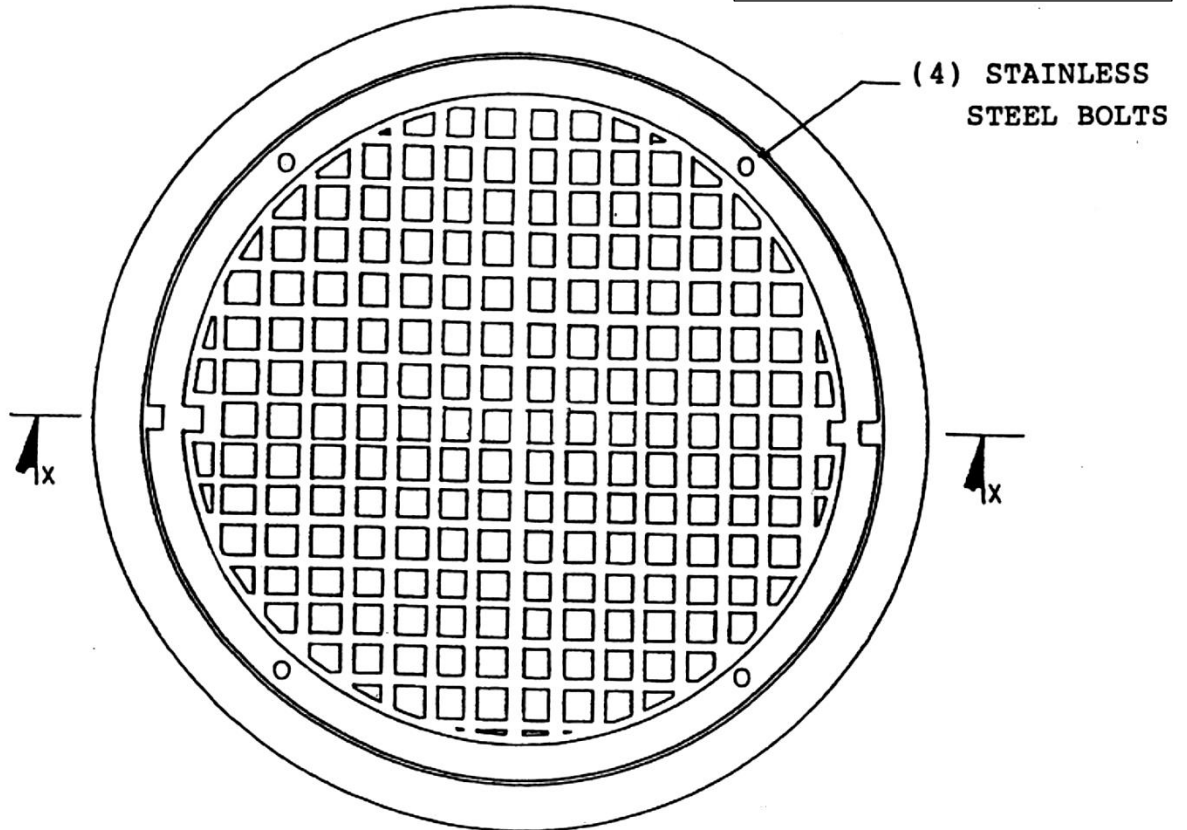

CAPITOL FOUNDRY OF VA, INC.

2856 CRUSADER CIRCLE
VIRGINIA BEACH, VA 23453

PHONE: (757) 427-9431

FAX: (757) 427-9308

www.capitolfoundry.net

AVAILABLE BOLTED
FLANGE UP OR FLANGE
DOWN

AVAILABLE WITH GASKET
FOR WATERTIGHT
APPLIATIONS

AVAILABLE MADE
IN USA

REVERSIBLE 30" BOLTED UTILITY MANHOLE FRAME & COVER

MATERIAL SPEC: ASTM A-48 CLASS 35B

ITEM #MH-1119*VP