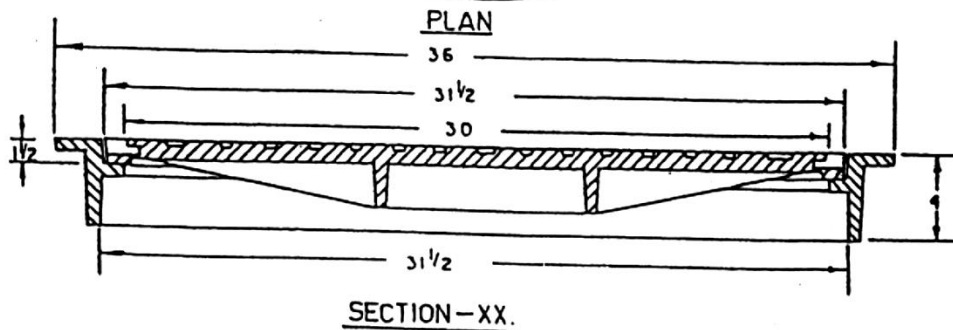

CAPITOL FOUNDRY OF VA, INC.

2856 CRUSADER CIRCLE
VIRGINIA BEACH, VA 23453

PHONE: (757) 427-9431

FAX: (757) 427-9308

www.capitolfoundry.net

AVAILABLE BOLTED
FLANGE UP OR FLANGE
DOWN

AVAILABLE WITH GASKET
FOR WATERTIGHT
APPLIATIONS

AVAILABLE MADE
IN USA

REVERSIBLE 30" BOLTED UTILITY MANHOLE FRAME & COVER

MATERIAL SPEC: ASTM A-48 CLASS 35B

ITEM #MH-1119*VP