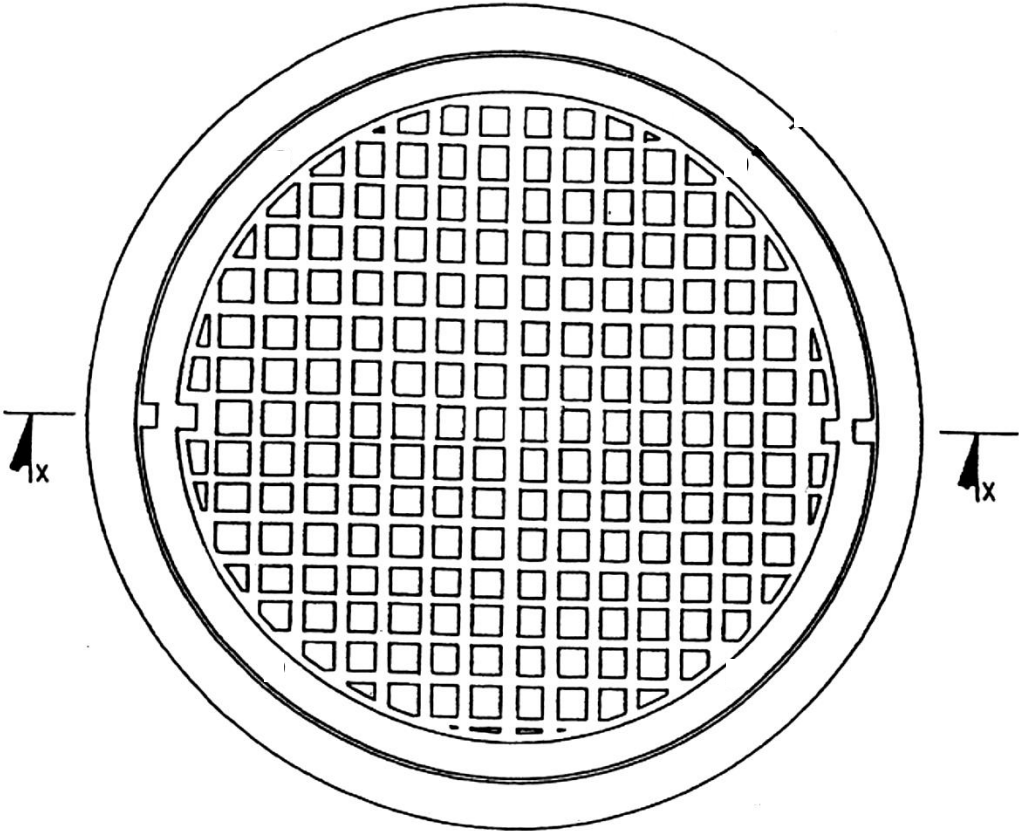

CAPITOL FOUNDRY OF VA, INC.

2856 CRUSADER CIRCLE
VIRGINIA BEACH, VA 23453

PHONE: (757) 427-9431

FAX: (757) 427-9308

www.capitolfoundry.net

AVAILABLE MADE
IN USA

REVERSIBLE 30" BOLTED UTILITY MANHOLE FRAME & COVER

MATERIAL SPEC: ASTM A-48 CLASS 35B

ITEM #MH-1119*