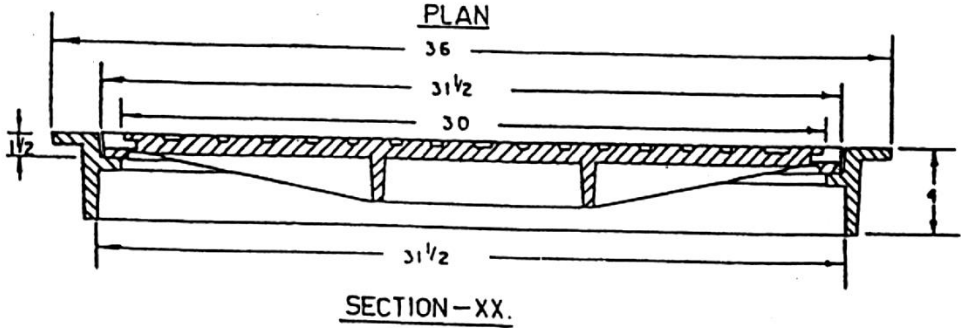

CAPITOL FOUNDRY OF VA, INC.

2856 CRUSADER CIRCLE
VIRGINIA BEACH, VA 23453

PHONE: (757) 427-9431

FAX: (757) 427-9308

www.capitolfoundry.net

AVAILABLE MADE
IN USA

REVERSIBLE 30" BOLTED UTILITY MANHOLE FRAME & COVER

MATERIAL SPEC: ASTM A-48 CLASS 35B

ITEM #MH-1119*