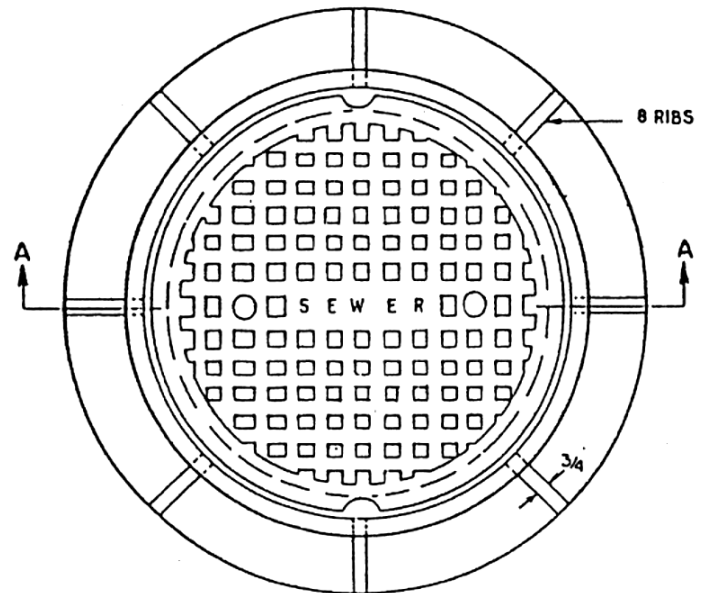

# CAPITOL FOUNDRY OF VA, INC.

2856 CRUSADER CIRCLE  
VIRGINIA BEACH, VA 23453

PHONE: (757) 427-9431

FAX: (757) 427-9308

www.capitolfoundry.net

TOWN OF CULPEPER STREET MANHOLE FRAME & COVER

MATERIAL SPEC: ASTM A-48 CLASS 35B