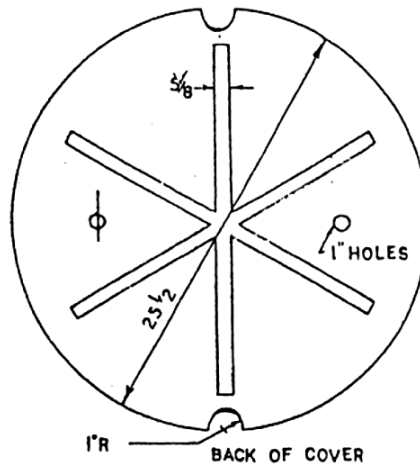

# CAPITOL FOUNDRY OF VA, INC.

2856 CRUSADER CIRCLE  
VIRGINIA BEACH, VA 23453

PHONE: (757) 427-9431

FAX: (757) 427-9308

www.capitolfoundry.net

TOWN OF CULPEPER STREET MANHOLE FRAME & COVER

MATERIAL SPEC: ASTM A-48 CLASS 35B