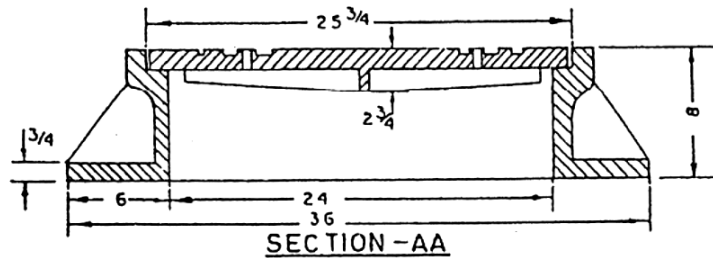

# CAPITOL FOUNDRY OF VA, INC.

2856 CRUSADER CIRCLE  
VIRGINIA BEACH, VA 23453

PHONE: (757) 427-9431

FAX: (757) 427-9308

www.capitolfoundry.net

TOWN OF CULPEPER STREET MANHOLE FRAME & COVER

MATERIAL SPEC: ASTM A-48 CLASS 35B