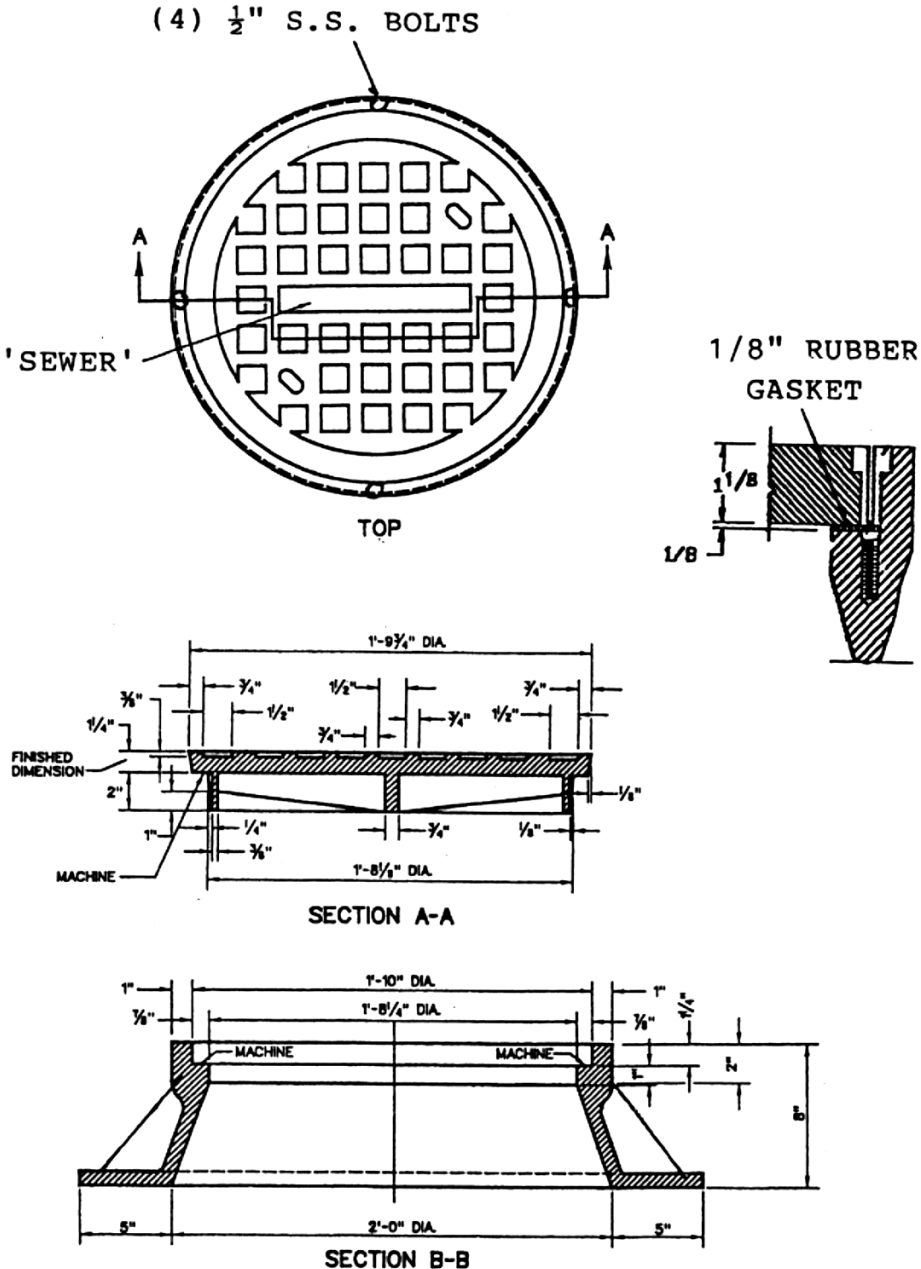

CAPITOL FOUNDRY OF VA, INC.

2856 CRUSADER CIRCLE
 VIRGINIA BEACH, VA 23453

PHONE: (757) 427-9431

FAX: (757) 427-9308

www.capitolfoundry.net

MH-1 BOLTED WATERTIGHT FRAME & COVER

MATERIAL SPEC: ASTM A-48 CLASS 35B

ITEM #MH-1-WT*