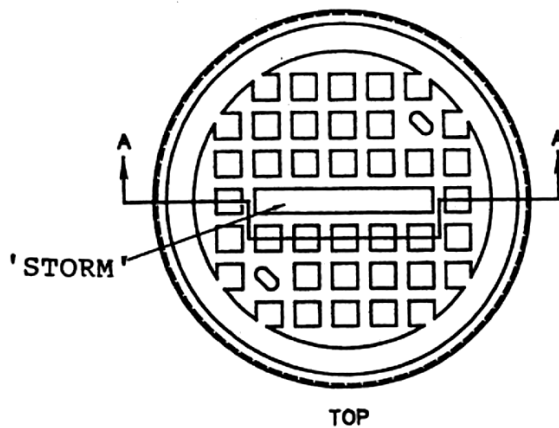

CAPITOL FOUNDRY OF VA, INC.

2856 CRUSADER CIRCLE
VIRGINIA BEACH, VA 23453

PHONE: (757) 427-9431

FAX: (757) 427-9308

www.capitolfoundry.net

ALSO AVAILABLE MARKED
'SEWER' OR 'WATER'

TOP