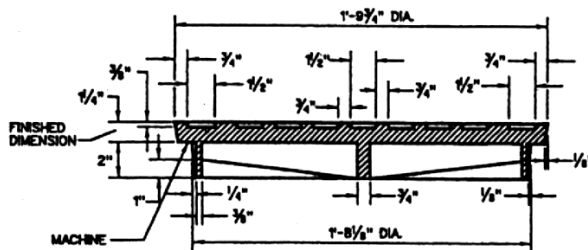

SECTION A-A