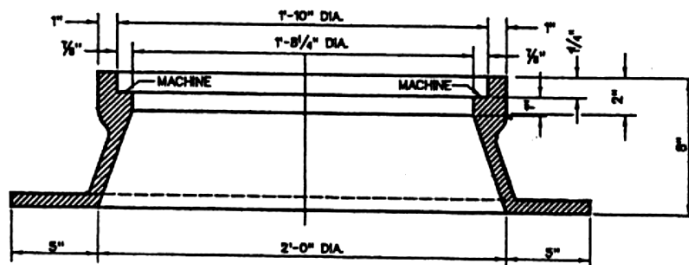

SECTION B-B

STANDARD MH-1 8" TALL MANHOLE FRAME & COVER

MATERIAL SPEC: ASTM A-48 CLASS 35B

ITEM #MH-1-ST\*