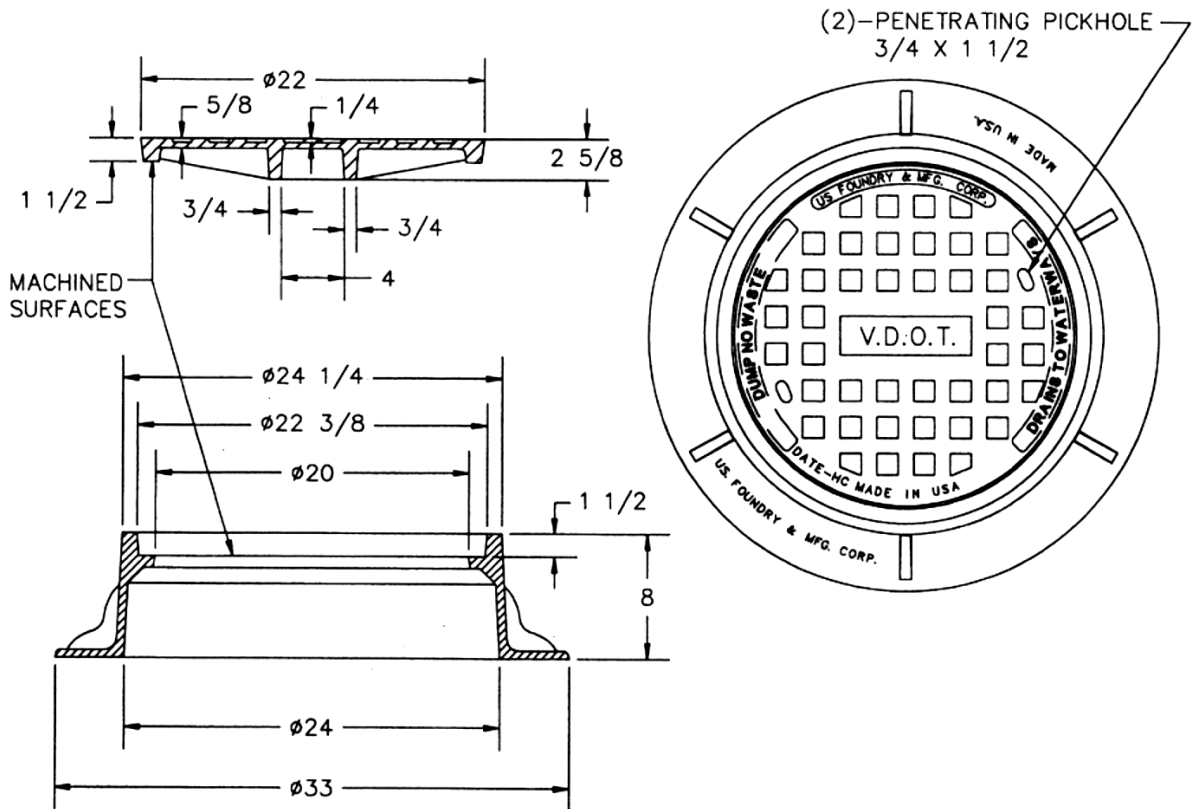

CAPITOL FOUNDRY OF VA, INC.

2856 CRUSADER CIRCLE
VIRGINIA BEACH, VA 23453

PHONE: (757) 427-9431

FAX: (757) 427-9308

www.capitolfoundry.net

ALSO AVAILABLE IN 4"
TALL REVERSABLE
FRAME

ALSO AVAILABLE
MARKED 'SEWER',
'STORM' OR 'WATER'

MADE IN USA

VDOT MH-1 MANHOLE FRAME & COVER

MATERIAL SPEC: ASTM A-48 CLASS 35B

ITEM #MH-1*B-DOM