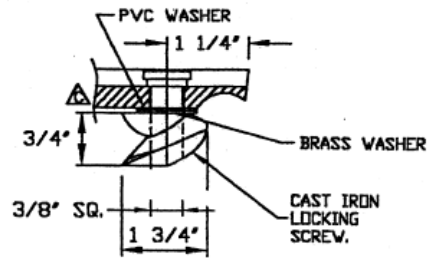

CAPITOL FOUNDRY OF VA, INC.

2856 CRUSADER CIRCLE
VIRGINIA BEACH, VA 23453

PHONE: (757) 427-9431

FAX: (757) 427-9308

www.capitolfoundry.net

LID FURNISHED WITH (2) 2" HOLES
FOR TWIN TOUCH READ SETUP

LOCK DETAIL