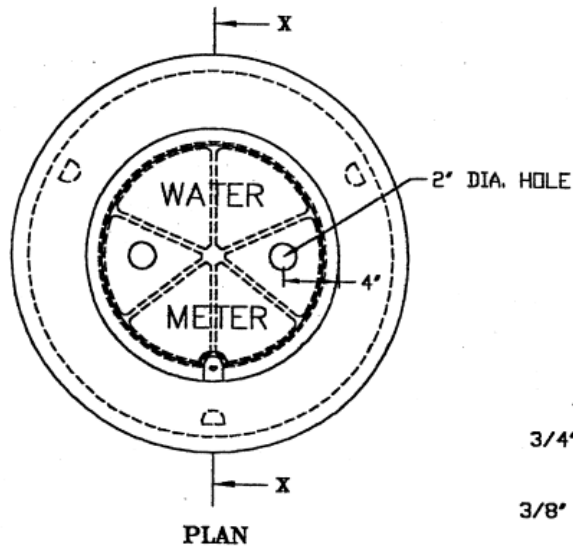

CAPITOL FOUNDRY OF VA, INC.

2856 CRUSADER CIRCLE
VIRGINIA BEACH, VA 23453

PHONE: (757) 427-9431

FAX: (757) 427-9308

www.capitolfoundry.net

LID FURNISHED WITH (2) 2" HOLES
FOR TWIN TOUCH READ SETUP

LOCK DETAIL