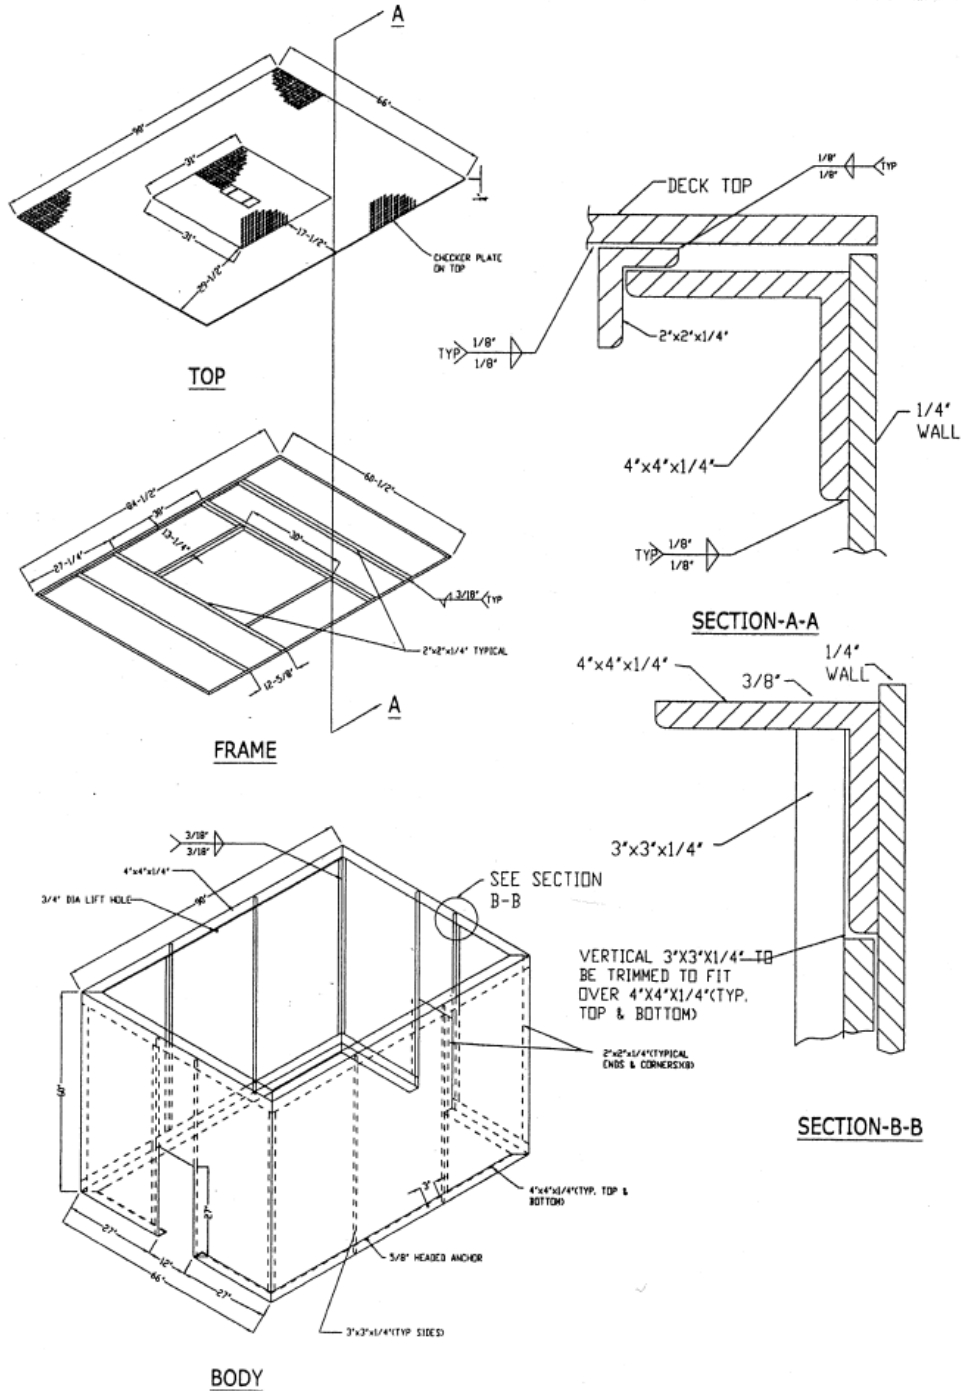

CAPITOL FOUNDRY OF VA, INC.

2856 CRUSADER CIRCLE
VIRGINIA BEACH, VA 23453

PHONE: (757) 427-9431

FAX: (757) 427-9308

www.capitolfoundry.net

66" x 90" FABRICATED METER VAULT

MATERIAL SPEC: ASTM A-36

ITEM #MBX-6690*60