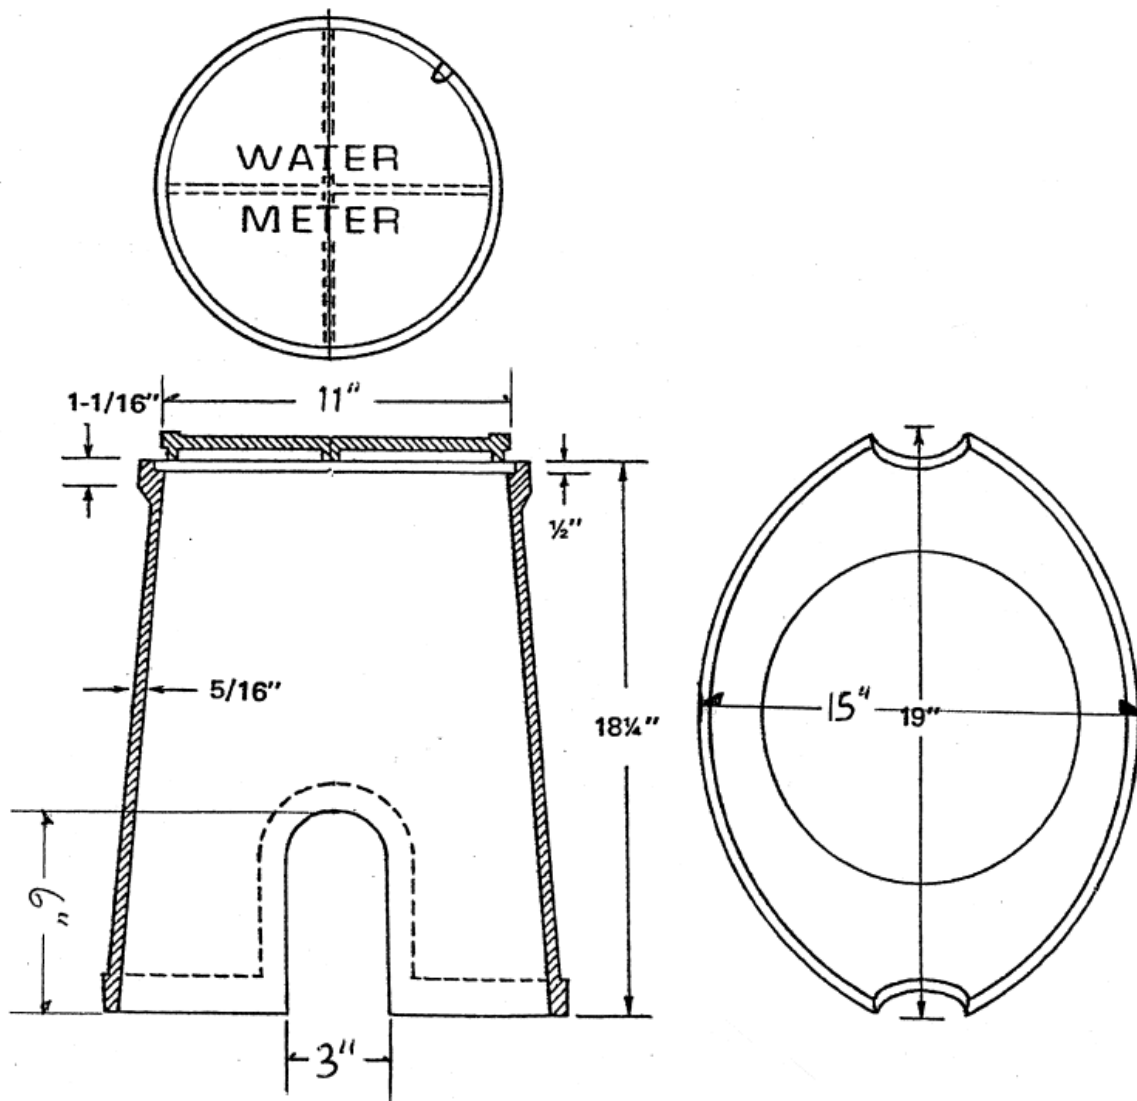

CAPITOL FOUNDRY OF VA, INC.

2856 CRUSADER CIRCLE
VIRGINIA BEACH, VA 23453

PHONE: (757) 427-9431

FAX: (757) 427-9308

www.capitolfoundry.net

CITY OF RICHMOND METER BOX & LID

MATERIAL SPEC: ASTM A-48 CLASS 35B