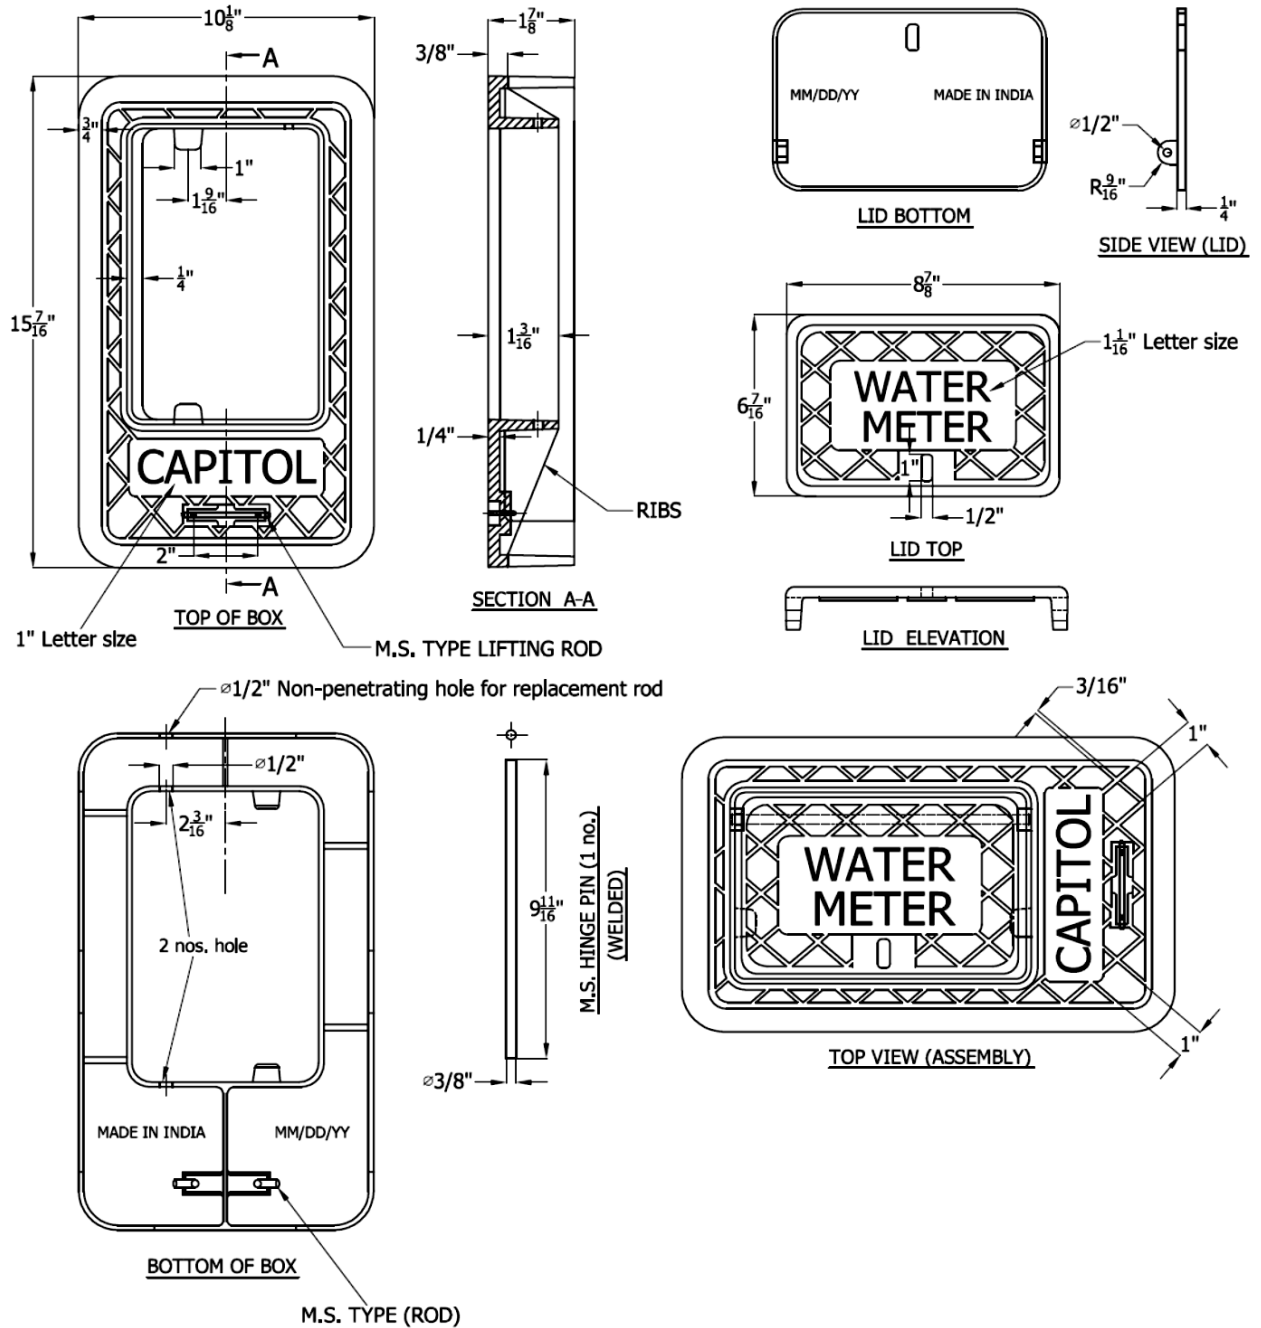

# CAPITOL FOUNDRY OF VA, INC.

2856 CRUSADER CIRCLE  
VIRGINIA BEACH, VA 23453

PHONE: (757) 427-9431

FAX: (757) 427-9308

www.capitolfoundry.net

CHESTERFIELD COUNTY DUCTILE IRON METER BOX LID (5/8" METERS)

MATERIAL SPEC: D.I. 65-45-15

ITEM # MBX-545A