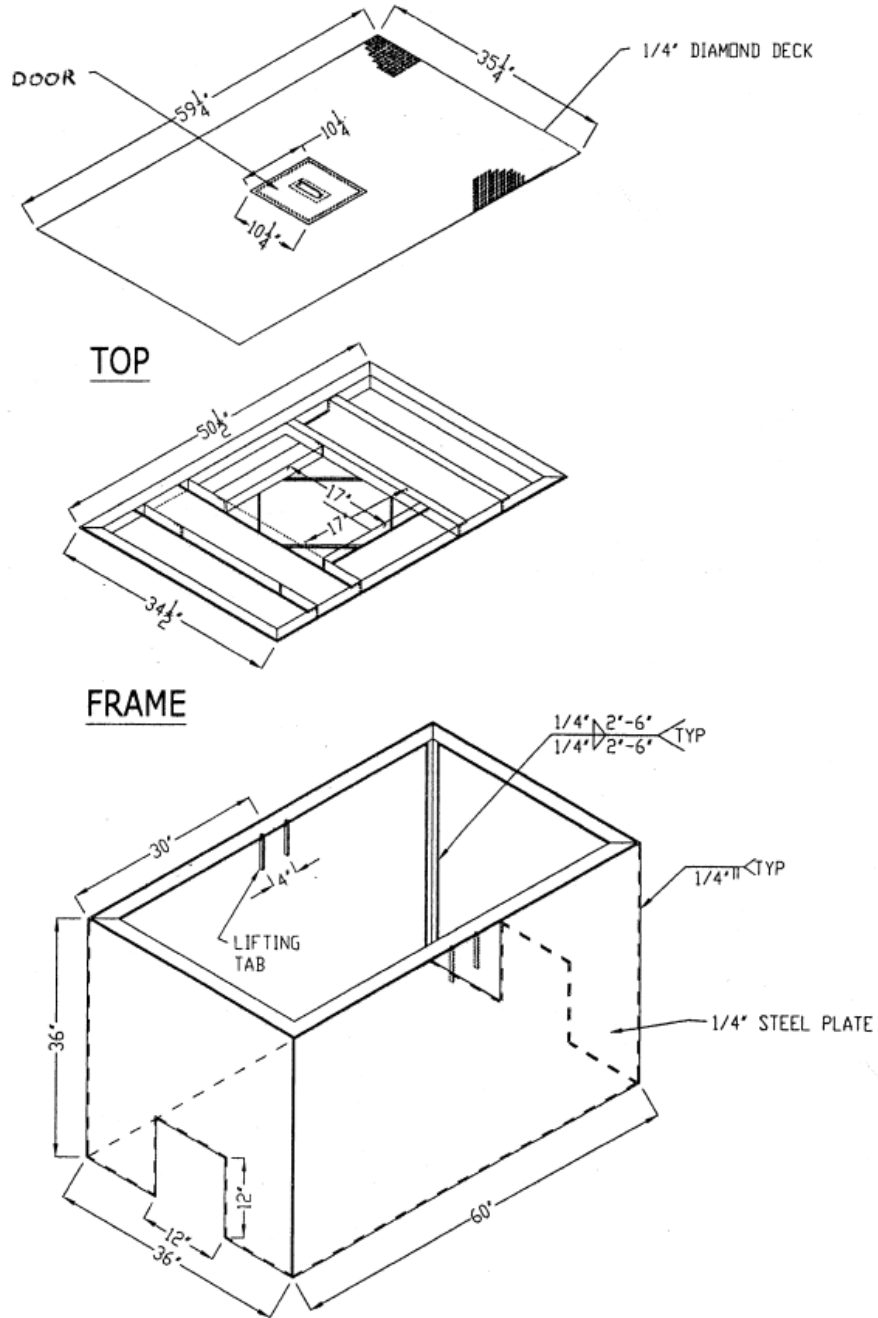

# CAPITOL FOUNDRY OF VA, INC.

2856 CRUSADER CIRCLE  
VIRGINIA BEACH, VA 23453

PHONE: (757) 427-9431

FAX: (757) 427-9308

www.capitolfoundry.net

36" x 60" FABRICATED METER VAULT

MATERIAL SPEC: ASTM A-36

ITEM #MBX-3660\*