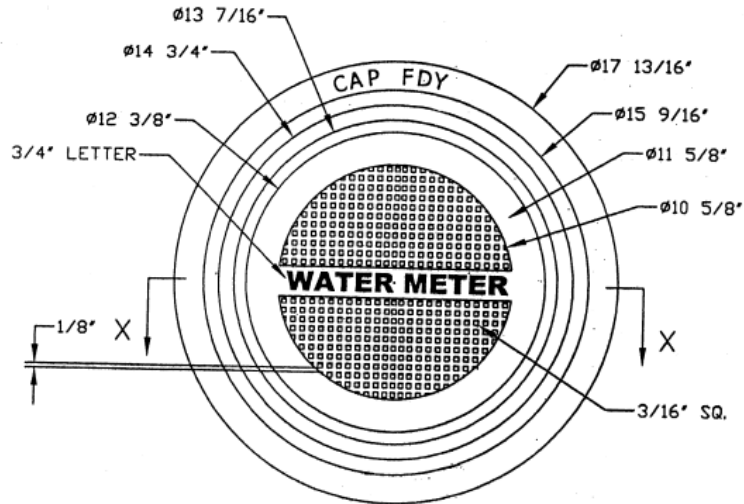

CAPITOL FOUNDRY OF VA, INC.

2856 CRUSADER CIRCLE
 VIRGINIA BEACH, VA 23453

PHONE: (757) 427-9431

FAX: (757) 427-9308

www.capitolfoundry.net

SECTION -XX

18" ROUND METER BOX & LID (FOR PLASTIC BOX)

MATERIAL SPEC: ASTM A-48 CLASS 35B