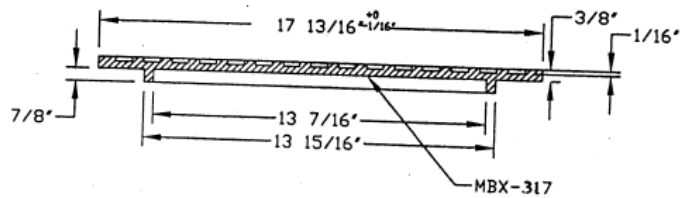

CAPITOL FOUNDRY OF VA, INC.

2856 CRUSADER CIRCLE
 VIRGINIA BEACH, VA 23453

PHONE: (757) 427-9431

FAX: (757) 427-9308

www.capitolfoundry.net

SECTION -XX

18" ROUND METER BOX & LID (FOR PLASTIC BOX)

MATERIAL SPEC: ASTM A-48 CLASS 35B