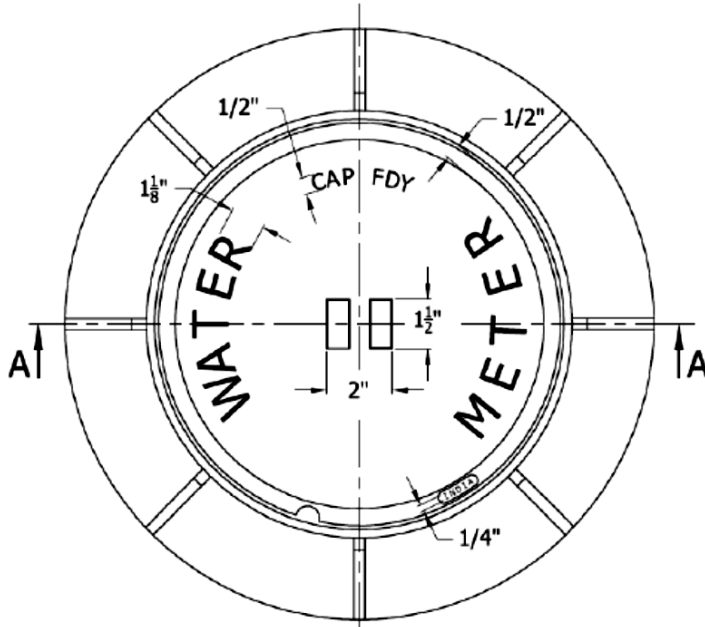

CAPITOL FOUNDRY OF VA, INC.

2856 CRUSADER CIRCLE
VIRGINIA BEACH, VA 23453
PHONE: (757) 427-9431
FAX: (757) 427-9308
www.capitolfoundry.net

AVAILABLE WITH
TR HOLE

TOP VIEW