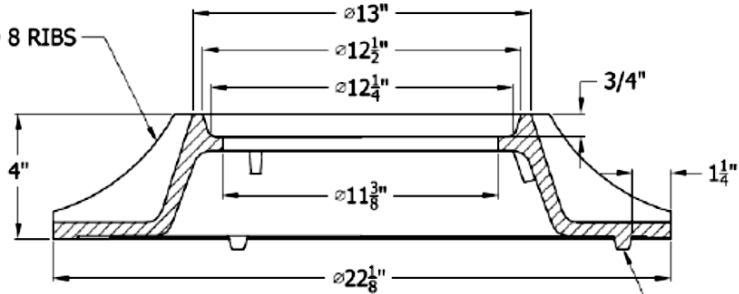

EQUALLY SPACED 8 RIBS

SECTION A-A (FRAME)

3 LUGS 120° SPACING

HENRICO COUNTY METER BOX FRAME & COVER

MATERIAL SPEC: ASTM A-48 CLASS 35B

ITEM #MBX-3163*