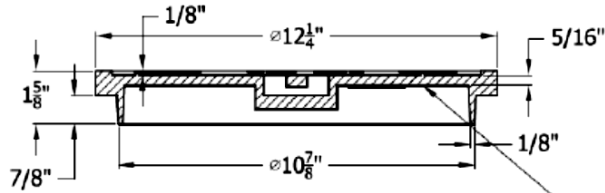

SECTION A-A (COVER)

NIF
INDIA
CAST DATE

EQUALLY SPACED 8 RIBS