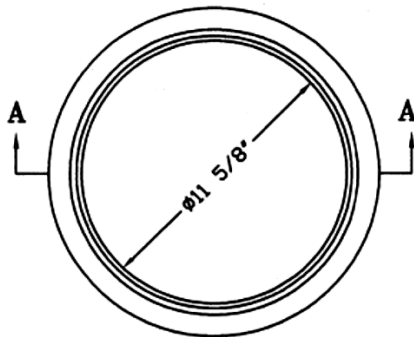

CAPITOL FOUNDRY OF VA, INC.

2856 CRUSADER CIRCLE
VIRGINIA BEACH, VA 23453

PHONE: (757) 427-9431

FAX: (757) 427-9308

www.capitolfoundry.net

BODY