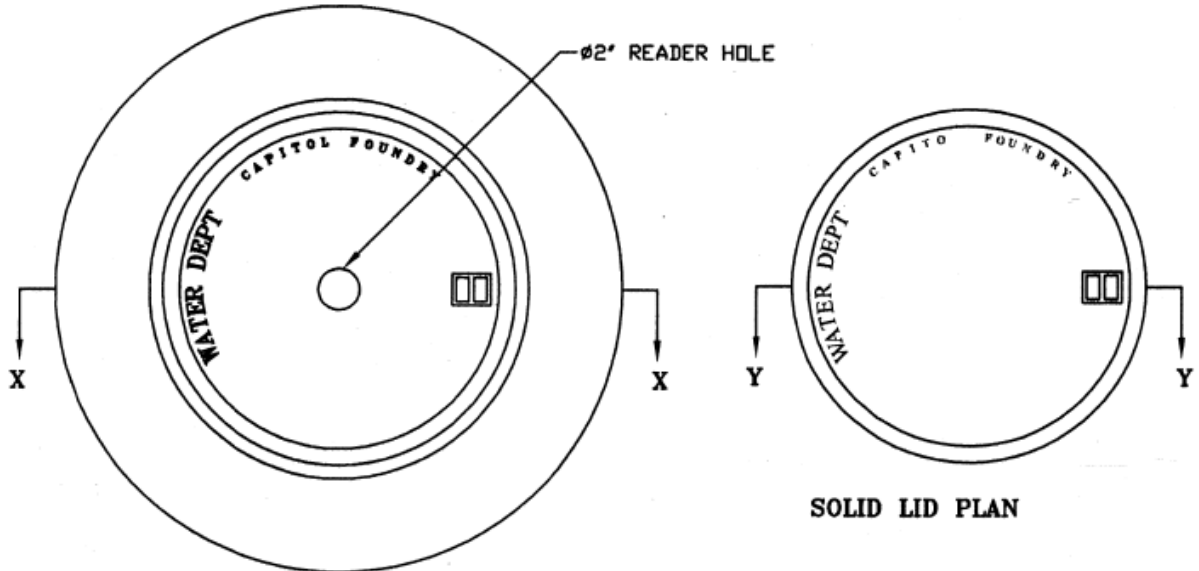

CAPITOL FOUNDRY OF VA, INC.

2856 CRUSADER CIRCLE
VIRGINIA BEACH, VA 23453

PHONE: (757) 427-9431

FAX: (757) 427-9308

www.capitolfoundry.net

PLAN(WITH HOLE LID)