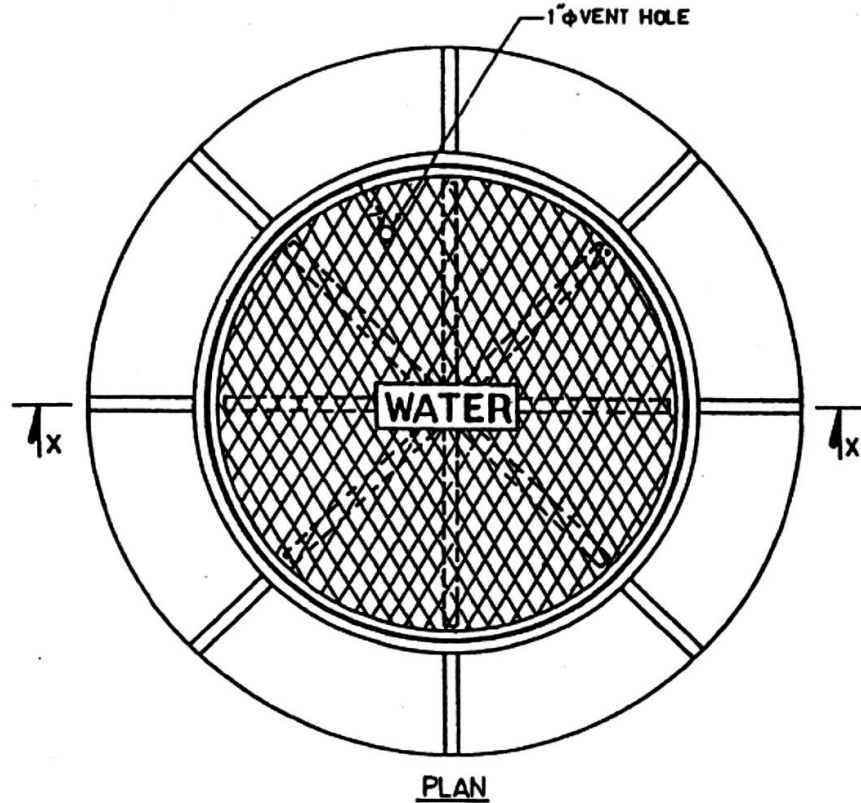

CAPITOL FOUNDRY OF VA, INC.

2856 CRUSADER CIRCLE
VIRGINIA BEACH, VA 23453

PHONE: (757) 427-9431

FAX: (757) 427-9308

www.capitolfoundry.net

ARLINGTON COUNTY 36 X 54 METER VAULT FRAME & COVER

MATERIAL SPEC: ASTM A-48 CLASS 35B