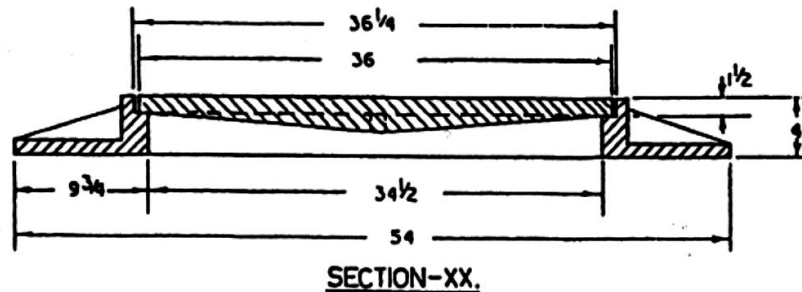

CAPITOL FOUNDRY OF VA, INC.

2856 CRUSADER CIRCLE
VIRGINIA BEACH, VA 23453

PHONE: (757) 427-9431

FAX: (757) 427-9308

www.capitolfoundry.net

ARLINGTON COUNTY 36 X 54 METER VAULT FRAME & COVER

MATERIAL SPEC: ASTM A-48 CLASS 35B