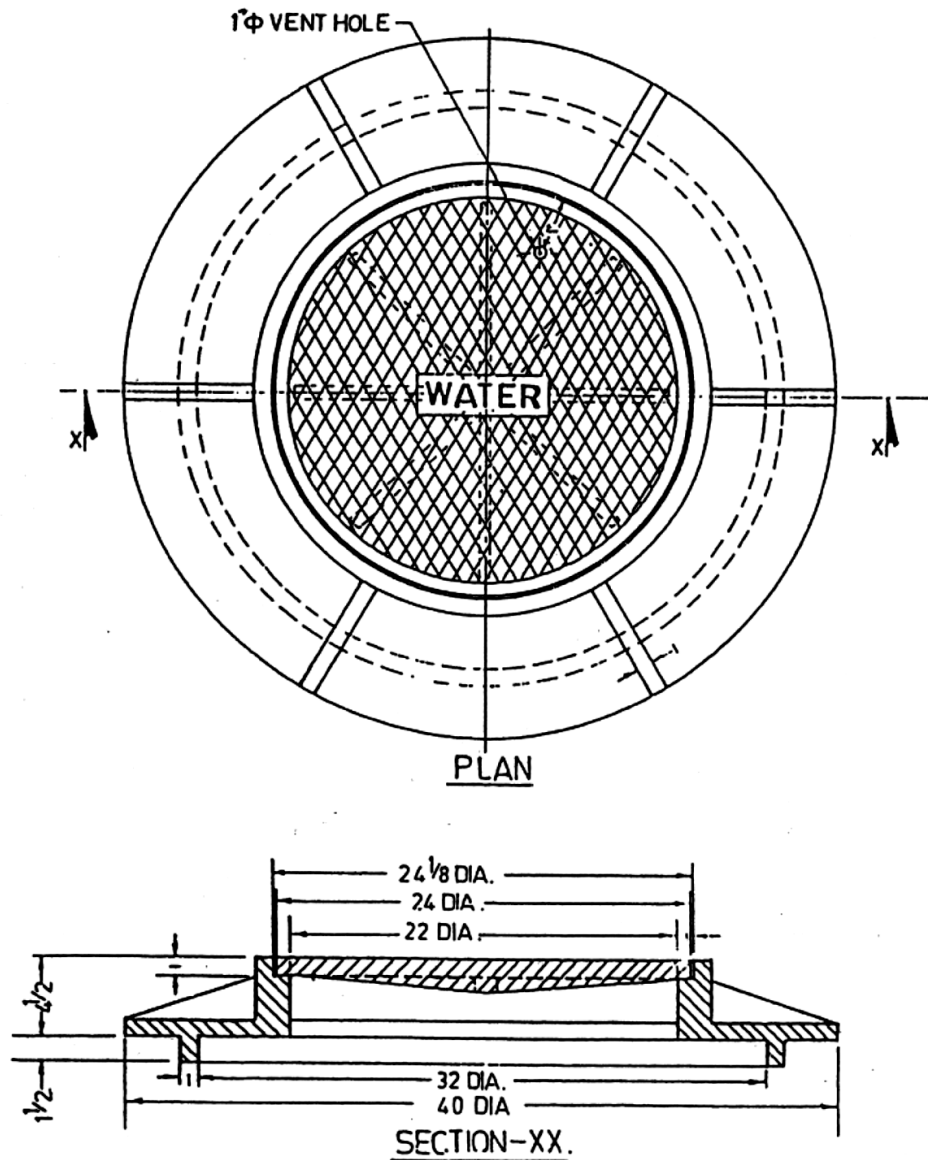

CAPITOL FOUNDRY OF VA, INC.

2856 CRUSADER CIRCLE
VIRGINIA BEACH, VA 23453

PHONE: (757) 427-9431

FAX: (757) 427-9308

www.capitolfoundry.net

ARLINGTON COUNTY 24 X 40 METER VAULT FRAME & COVER

MATERIAL SPEC: ASTM A-48 CLASS 35B

ITEM #MBX-1628*