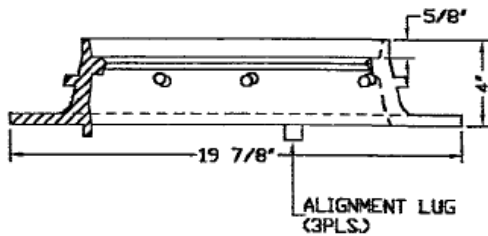

SECTION - XX & ELEVATION