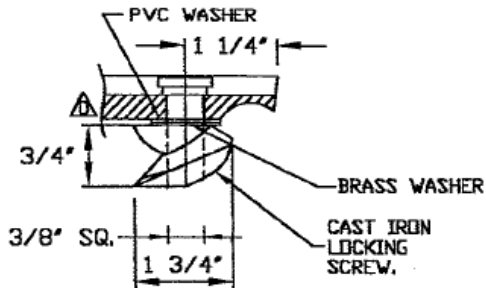

SECTION - YY

LOCK DETAIL

BIG (STANDARD)

NOTE:—"DTT CONDUIT" MARKING ALSO AVAILABLE

BALTIMORE DPW CONDUIT JUNCTION BOX & LID

MATERIAL SPEC: ASTM A-48 CLASS 35B

ITEM #JB-804.03/04