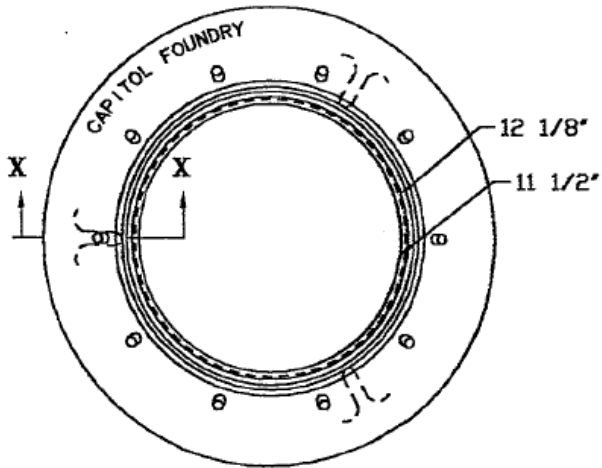

CAPITOL FOUNDRY OF VA, INC.

2856 CRUSADER CIRCLE
VIRGINIA BEACH, VA 23453

PHONE: (757) 427-9431

FAX: (757) 427-9308

www.capitolfoundry.net

PLAN