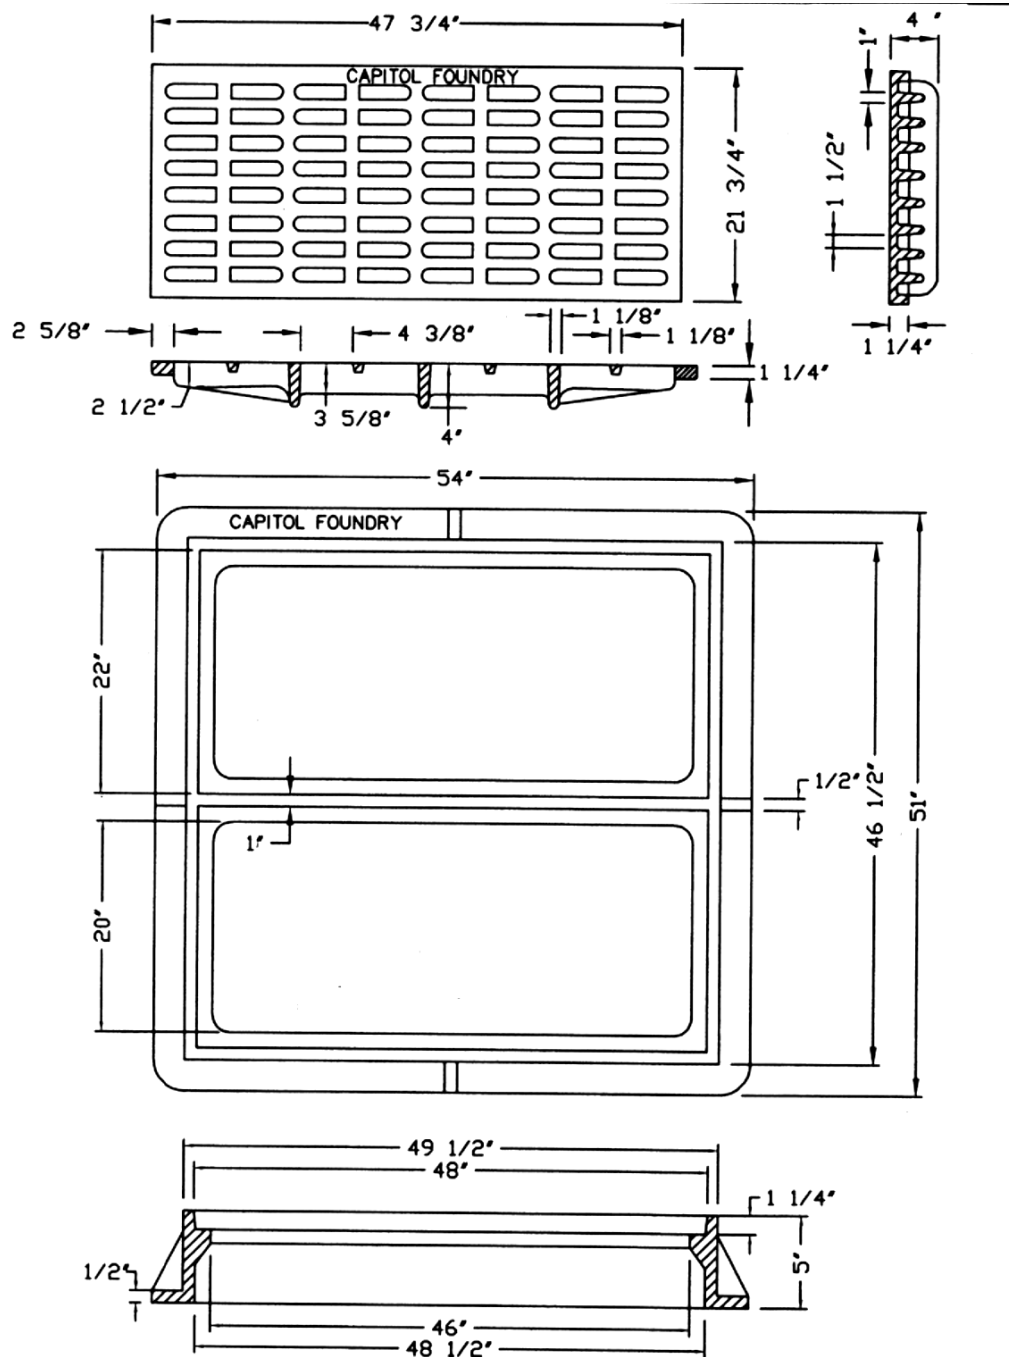

CAPITOL FOUNDRY OF VA, INC.

2856 CRUSADER CIRCLE
VIRGINIA BEACH, VA 23453

PHONE: (757) 427-9431

FAX: (757) 427-9308

www.capitolfoundry.net

STANDARD 48" X 48" DOUBLE GRATE & 5" TALL FRAME

MATERIAL SPEC: ASTM A-48 CLASS 35B

ITEM #CB-4848*