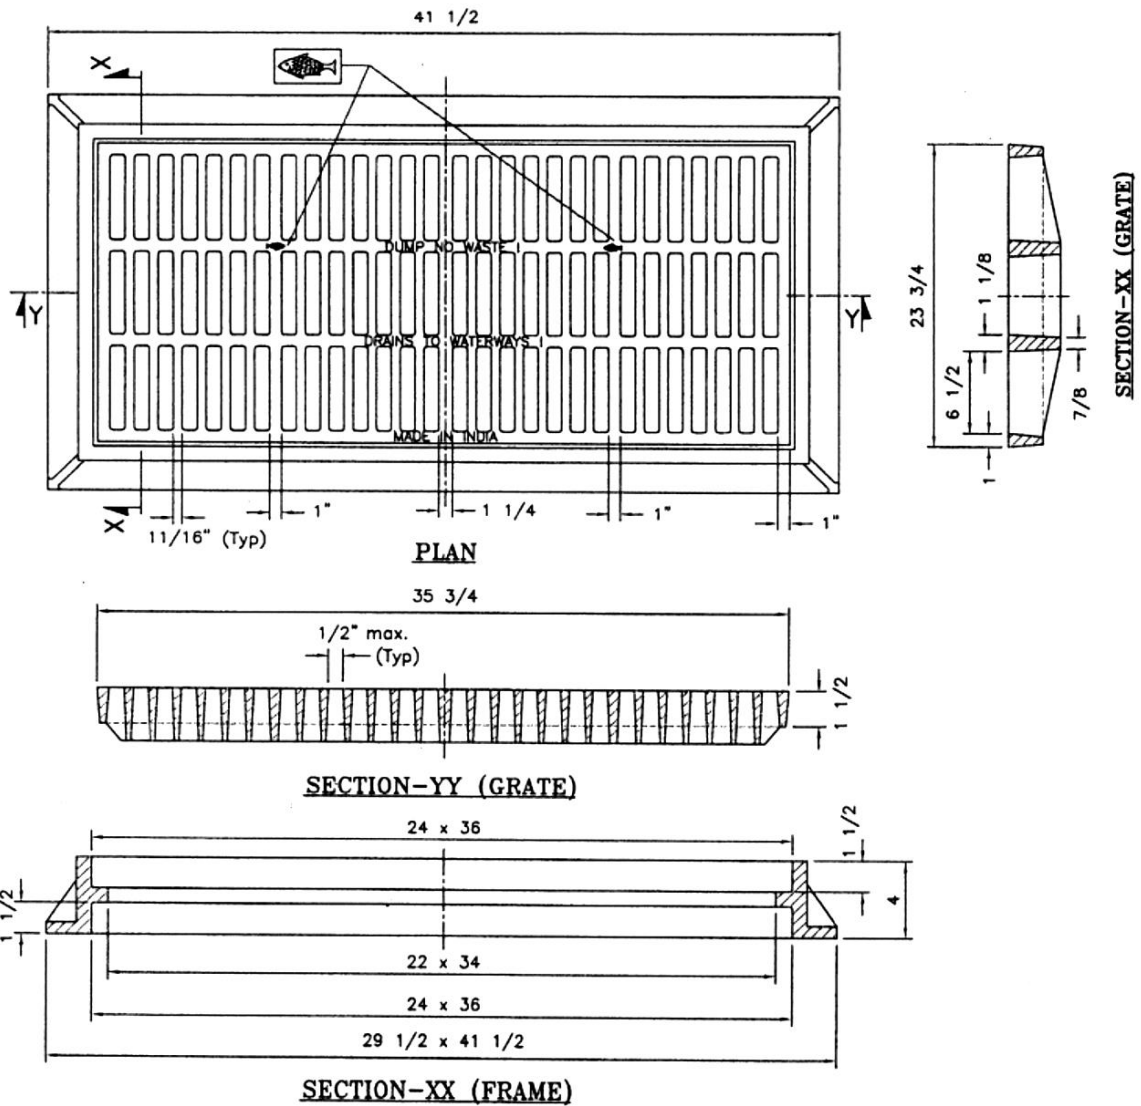

CAPITOL FOUNDRY OF VA, INC.

2856 CRUSADER CIRCLE
VIRGINIA BEACH, VA 23453

PHONE: (757) 427-9431

FAX: (757) 427-9308

www.capitolfoundry.net

ALSO AVAILABLE IN
2-1/2" TALL STD FRAME

'ADA' COMPLIANT 24" X 24" X 4" TALL GRATE & REVERSIBLE FRAME

MATERIAL SPEC: ASTM A-48 CLASS 35B

ITEM #CB-2436*SH-PED