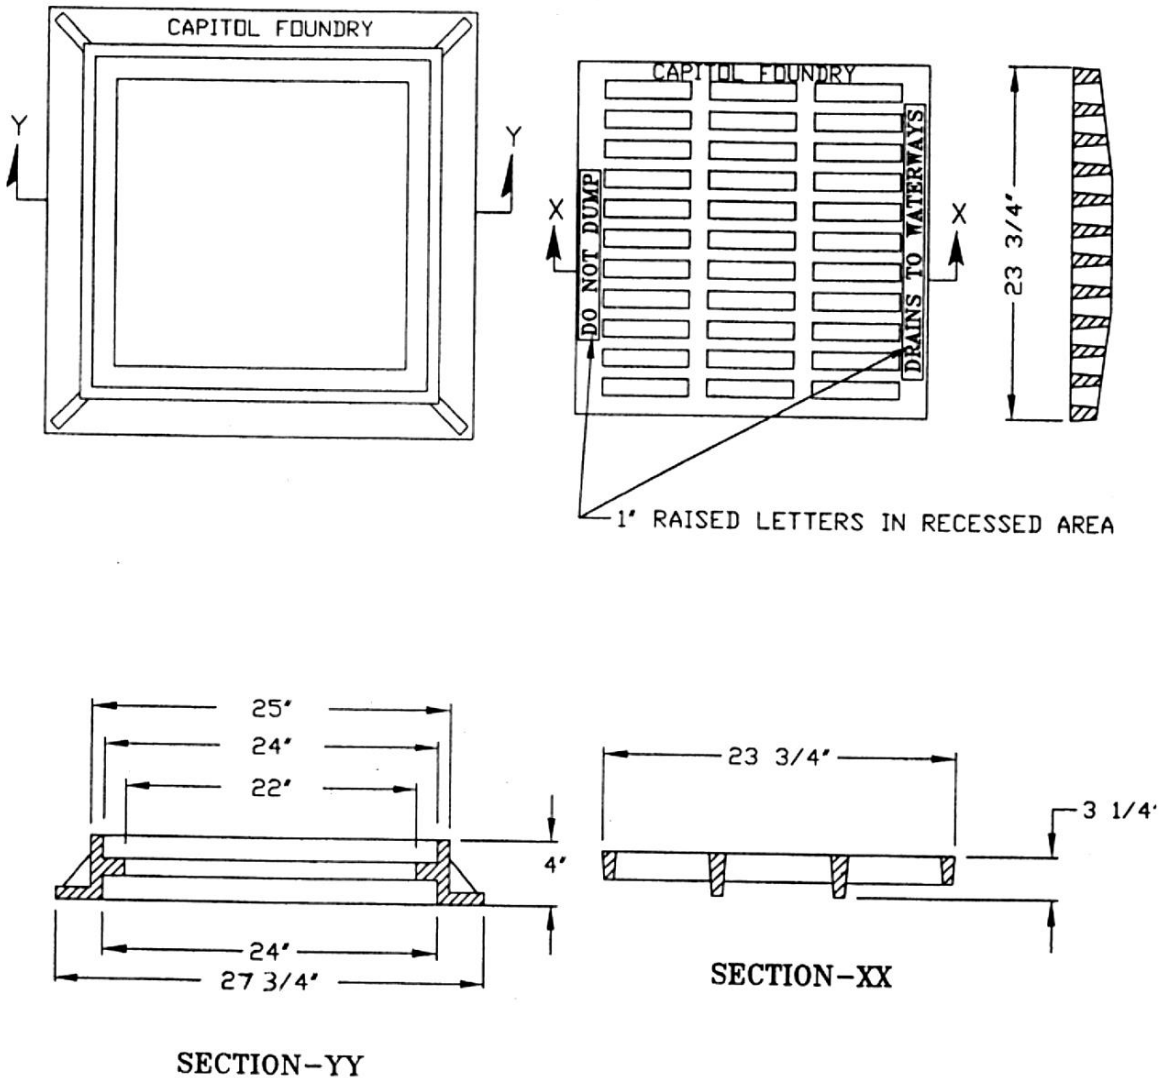

# CAPITOL FOUNDRY OF VA, INC.

2856 CRUSADER CIRCLE  
VIRGINIA BEACH, VA 23453

PHONE: (757) 427-9431

FAX: (757) 427-9308

www.capitolfoundry.net

ALSO AVAILABLE IN  
6" TALL STD FRAME

STANDARD 24" X 24" GRATE & 4" TALL REVERSIBLE FRAME

MATERIAL SPEC: ASTM A-48 CLASS 35B

ITEM #CB-2424\*SH