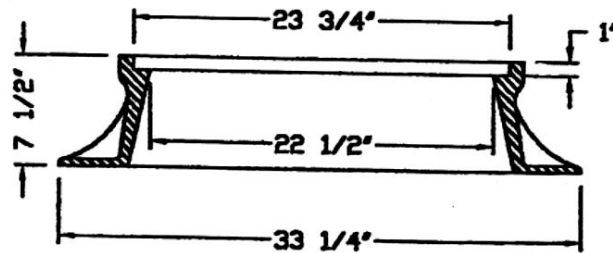

CAPITOL FOUNDRY OF VA, INC.

2856 CRUSADER CIRCLE
VIRGINIA BEACH, VA 23453

PHONE: (757) 427-9431

FAX: (757) 427-9308

www.capitolfoundry.net

PLAN

2001 SERIES MANHOLE GRATE & FRAME

MATERIAL SPEC: ASTM A-48 CLASS 35B