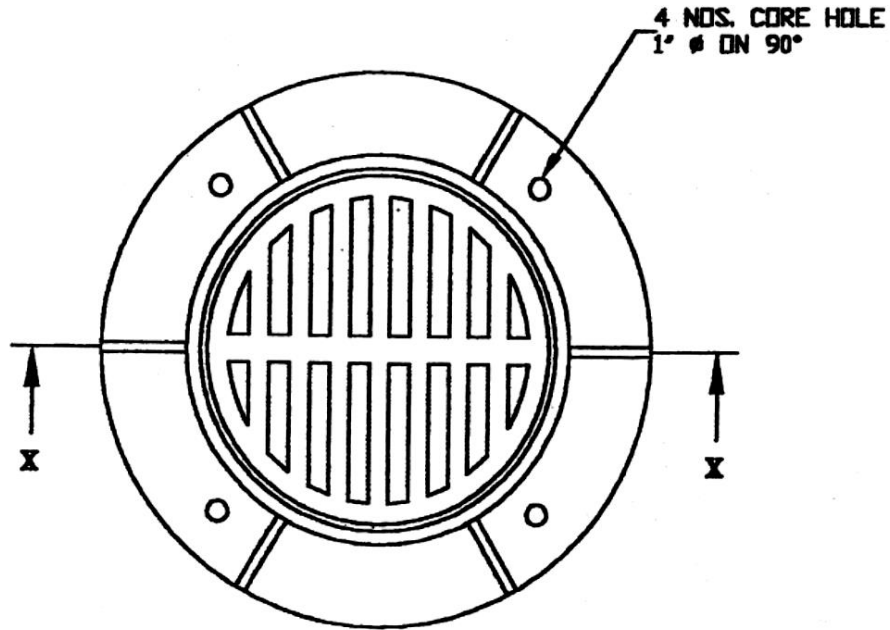

CAPITOL FOUNDRY OF VA, INC.

2856 CRUSADER CIRCLE
VIRGINIA BEACH, VA 23453

PHONE: (757) 427-9431

FAX: (757) 427-9308

www.capitolfoundry.net

PLAN

2001 SERIES MANHOLE GRATE & FRAME

MATERIAL SPEC: ASTM A-48 CLASS 35B