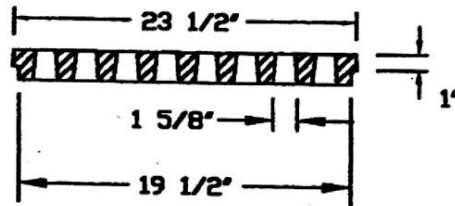

CAPITOL FOUNDRY OF VA, INC.

2856 CRUSADER CIRCLE
VIRGINIA BEACH, VA 23453

PHONE: (757) 427-9431

FAX: (757) 427-9308

www.capitolfoundry.net

PLAN

2001 SERIES MANHOLE GRATE & FRAME

MATERIAL SPEC: ASTM A-48 CLASS 35B