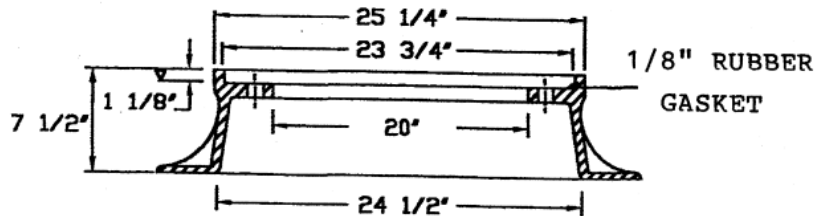

# CAPITOL FOUNDRY OF VA, INC.

2856 CRUSADER CIRCLE  
VIRGINIA BEACH, VA 23453

PHONE: (757) 427-9431

FAX: (757) 427-9308

www.capitolfoundry.net

( COVER DESIGN - A )

2001 WATERTIGHT MANHOLE FRAME & COVER

MATERIAL SPEC: ASTM A-48 CLASS 35B