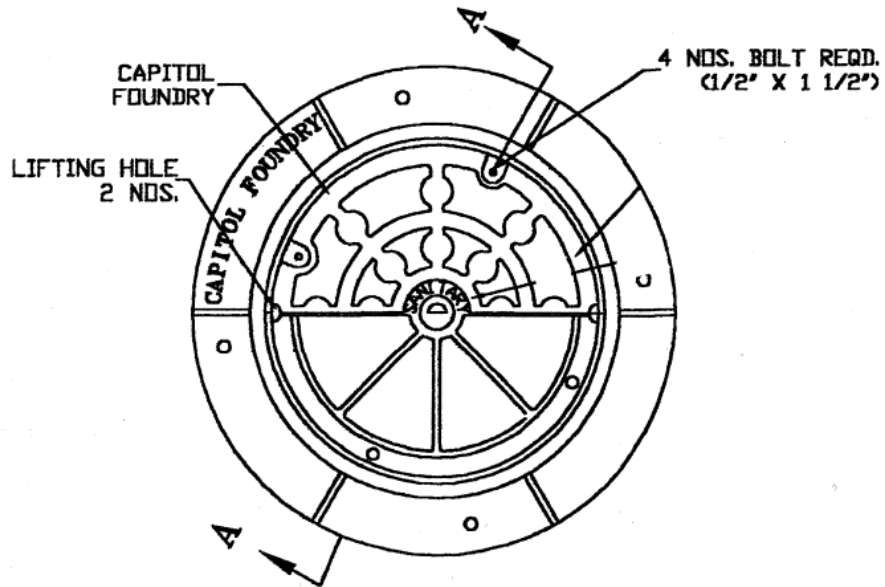

# CAPITOL FOUNDRY OF VA, INC.

2856 CRUSADER CIRCLE  
VIRGINIA BEACH, VA 23453

PHONE: (757) 427-9431

FAX: (757) 427-9308

www.capitolfoundry.net

( COVER DESIGN - A )

2001 WATERTIGHT MANHOLE FRAME & COVER

MATERIAL SPEC: ASTM A-48 CLASS 35B

ITEM #2001-WT\*