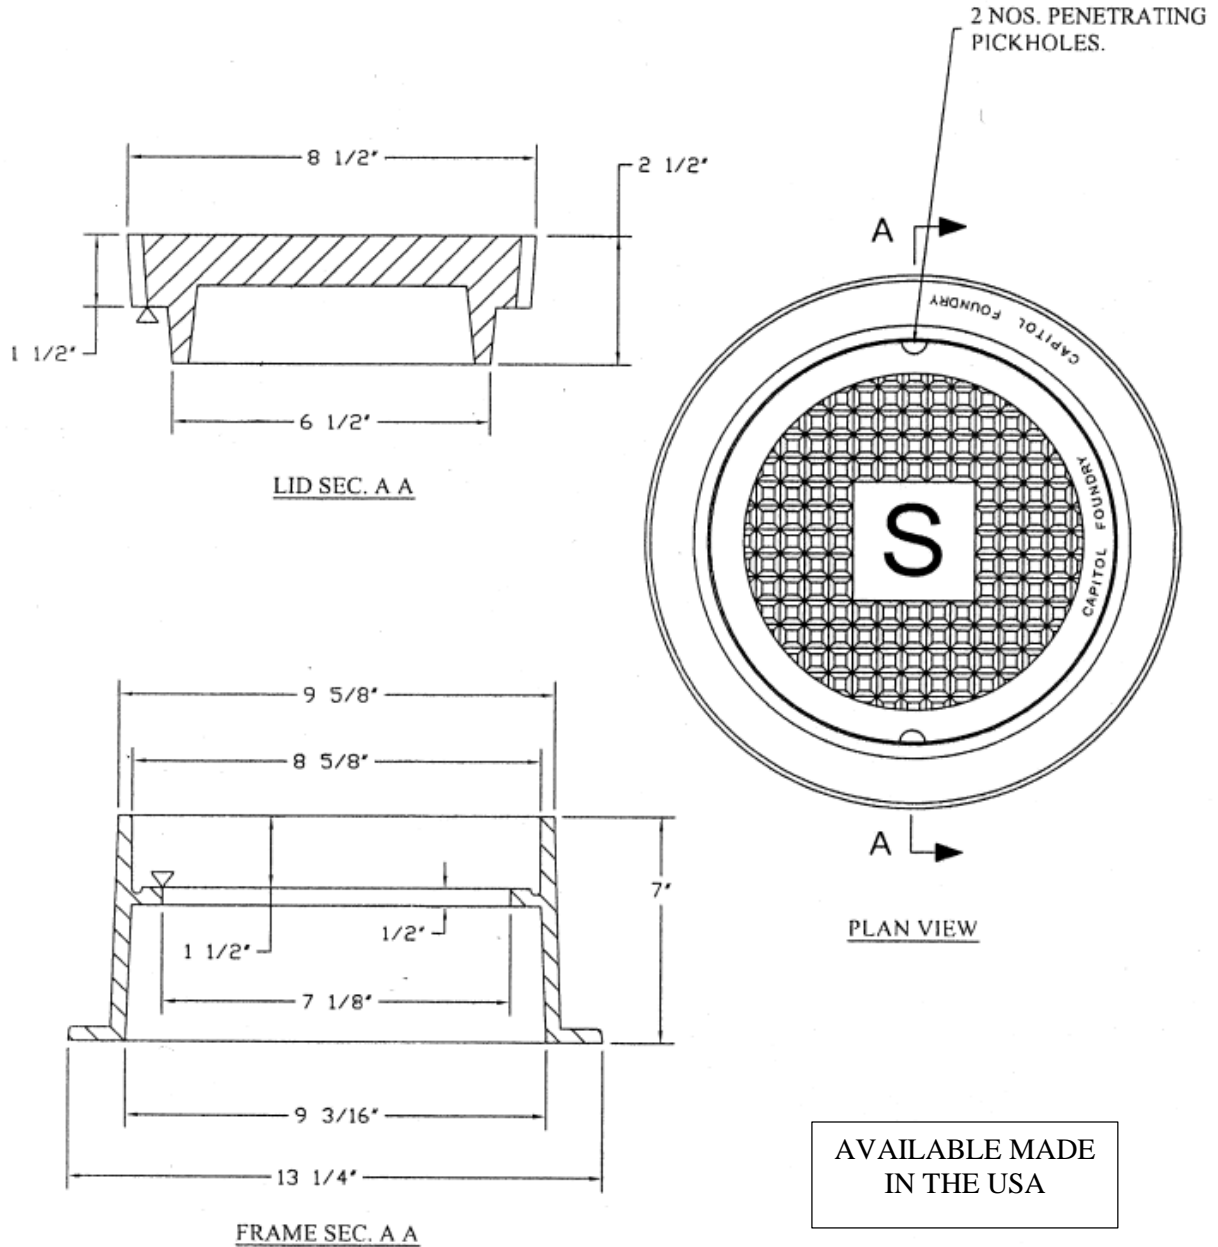

CAPITOL FOUNDRY OF VA, INC.

2856 CRUSADER CIRCLE
VIRGINIA BEACH, VA 23453

PHONE: (757) 427-9431

FAX: (757) 427-9308

www.capitolfoundry.net

STANDARD 7" TALL TRAFFIC RATED CLEANOUT BOX & LID

MATERIAL SPEC: ASTM A-48 CLASS 35B

ITEM #VB-7610*