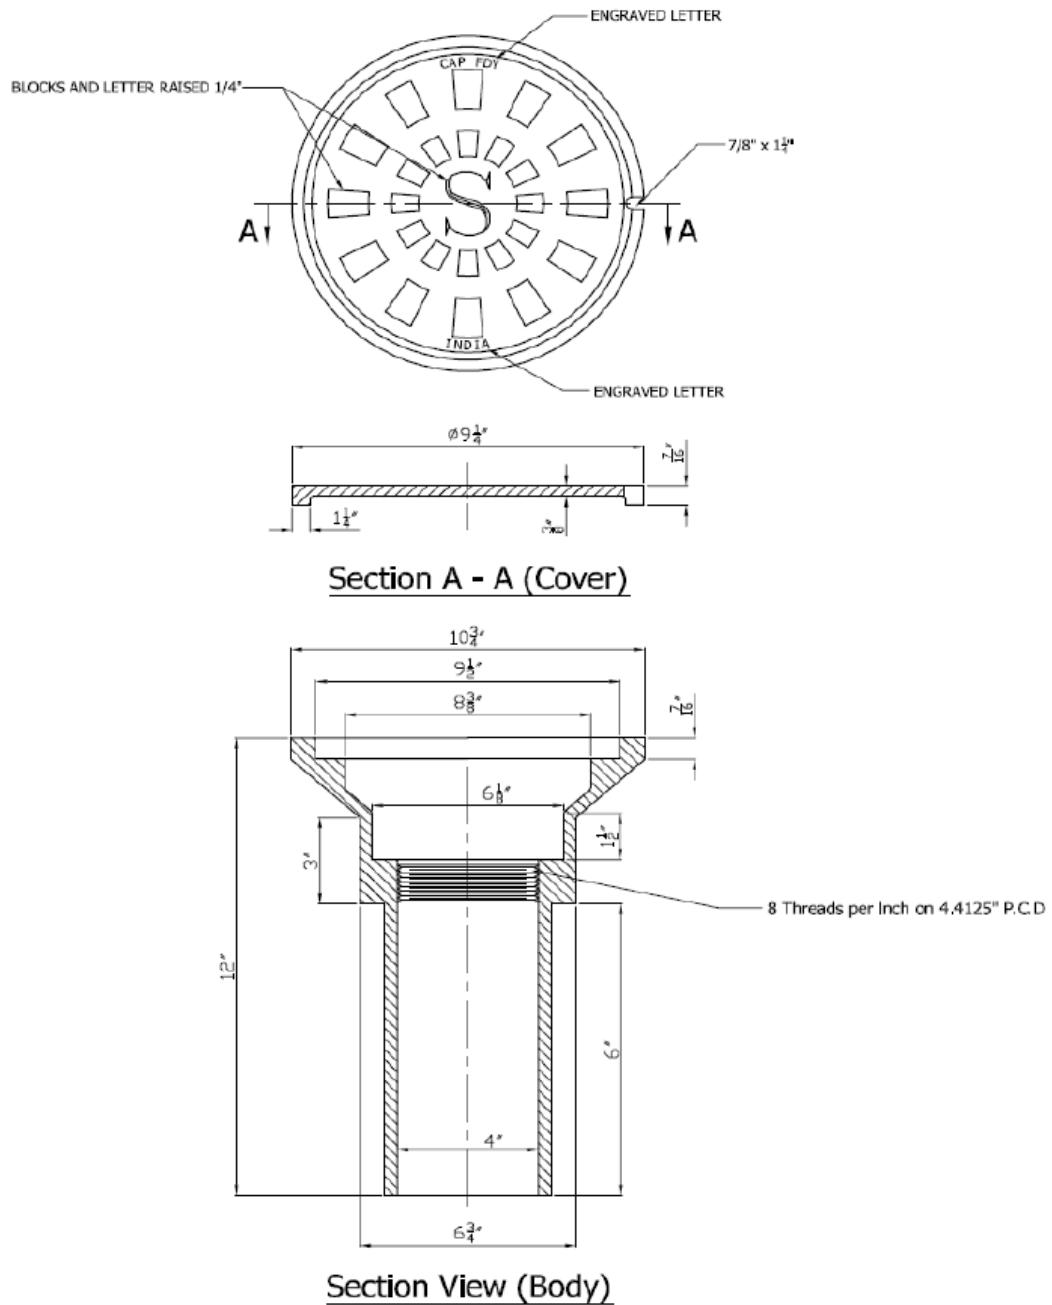

CAPITOL FOUNDRY OF VA, INC.

2856 CRUSADER CIRCLE
VIRGINIA BEACH, VA 23453

PHONE: (757) 427-9431

FAX: (757) 427-9308

www.capitolfoundry.net

CITY OF VIRGINIA BEACH THREADED CLEANOUT

MATERIAL SPEC: ASTM A-48 CLASS 35B

ITEM #110T-C/O*VB